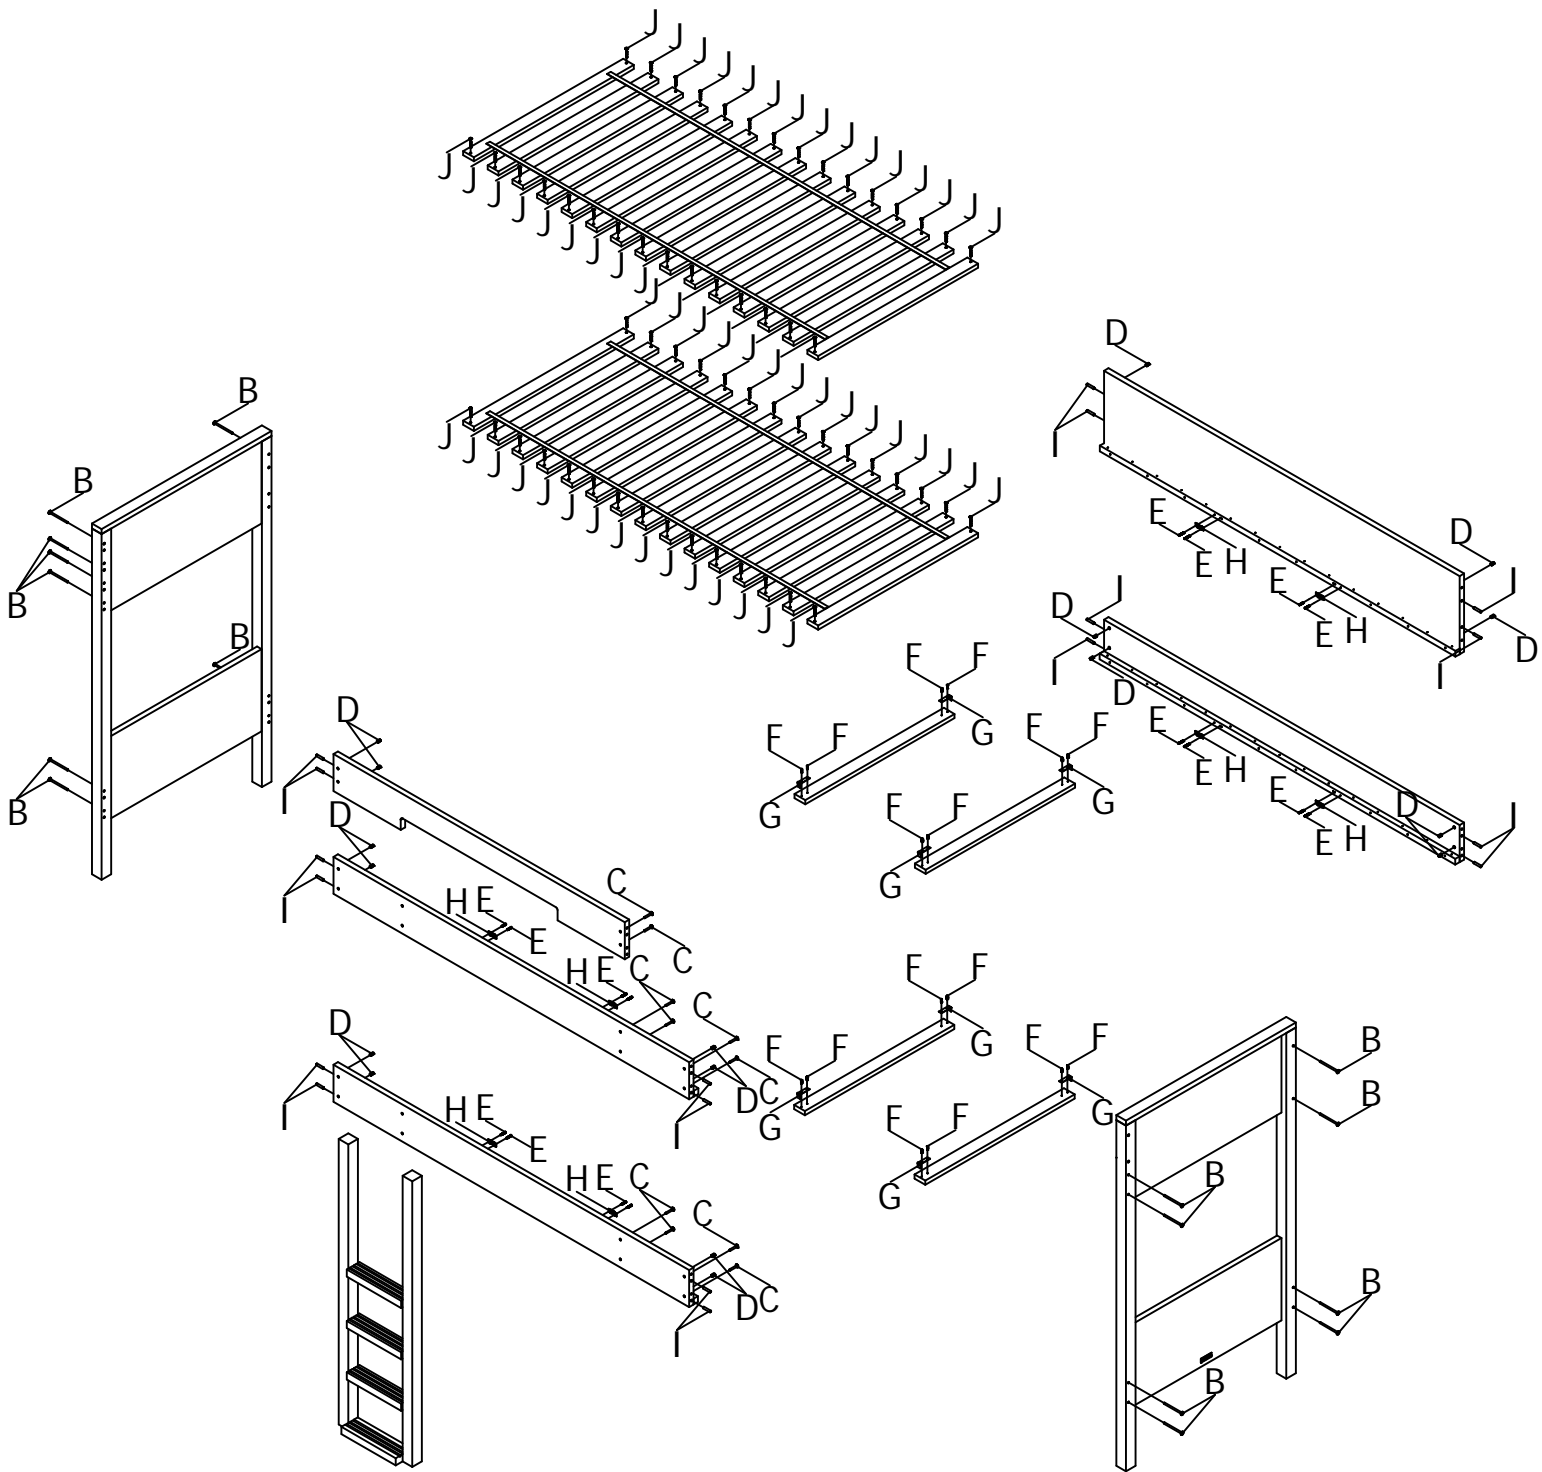

bopita[®]

ASSEMBLY INSTRUCTION
MONTAGE HANDLEIDING
MONTAGE ANLEITUNG
NOTICE DE MONTAGE
MANUAL DE MONTAJE

UK
NL
D
F
ESP

MODEL : M&M
TYPE : BUNKBED
COLOUR : WHITE
ART.CODE : 6146.11.

Distributor:

BOPITA
Edisonweg 3, 6662 NW Elst
The Netherlands

www.bopita.com

03.04.2017.

A	B	C	D	E
				
1X	M6X100 18X	M6X35 10X	M6 18X	3,5X25 16X
artcode:445001	artcode:441028	artcode:441013	artcode:442004	artcode:431008
F	G	H	I	J
				
3,5X16 16X	8X	8X	Ø8x40 18X	5X40 60X
artcode:431006	artcode:446108	artcode:446107	artcode:	artcode:431034

1

2

9

10

11

12

13