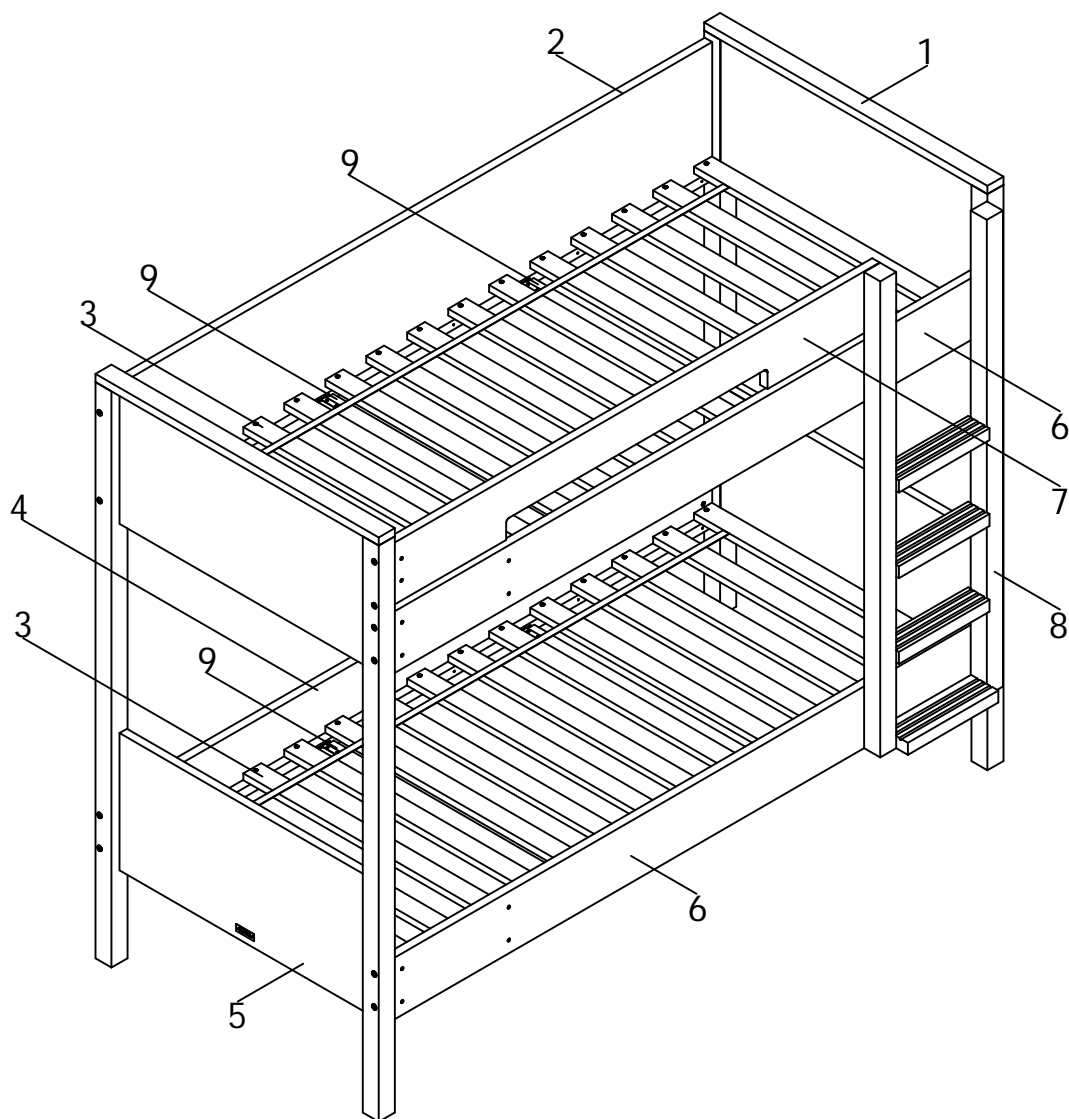

bopita[®]

ASSEMBLY INSTRUCTION
MONTAGE HANDLEIDING
MONTAGE ANLEITUNG
NOTICE DE MONTAGE
MANUAL DE MONTAJE

UK
NL
D
F
ESP

MODEL : M&M
TYPE : BUNKBED
COLOUR : WHITE
ART.CODE : 6146.11.

Distributor:

BOPITA
Edisonweg 3, 6662 NW Elst
The Netherlands

www.bopita.com

03.04.2017.

A	B	C	D	E
				
1X	M6X100 18X	M6X35 10X	M6 18X	3,5X25 16X
artcode:445001	artcode:441028	artcode:441013	artcode:442004	artcode:431008
F	G	H	I	J
				
3,5X16 16X	8X	8X	Ø8x40 18X	5X40 60X
artcode:431006	artcode:446108	artcode:446107	artcode:	artcode:431034