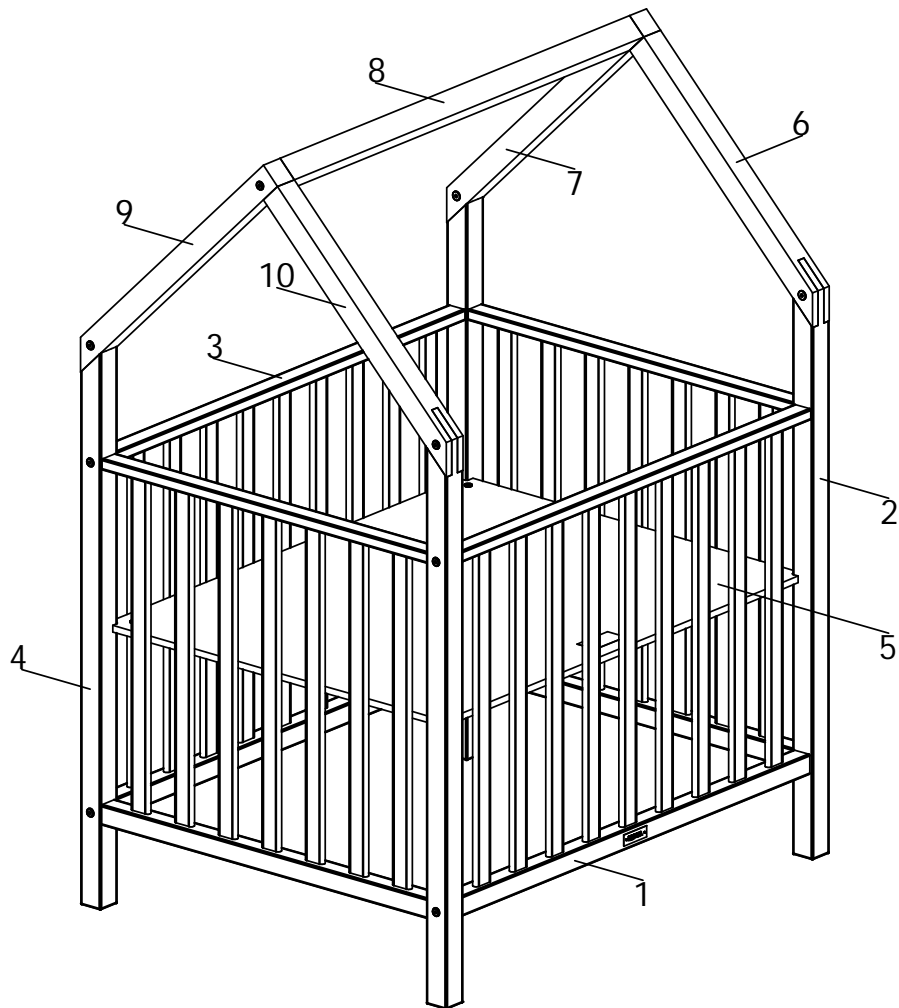

bopita®

ASSEMBLY INSTRUCTION
MONTAGE HANDLEIDING
MONTAGE ANLEITUNG
NOTICE DE MONTAGE
MANUAL DE MONTAJE

UK
NL
D
F
ESP

MODEL
TYPE
COLOUR
ART.CODE

:HOME
:PLAYPEN
:WHITE
:110041.11

Distributor:

BOPITA
Edisonweg 3, 6662 NW Elst
The Netherlands

www.bopita.com

12.09.2017.

A	B	C	D	E	F
					
M6X80 8X	M6 8X	M6X60 4X	M6X35 4X	M6 4X	M6X25 4X
artcode: 441022	artcode: 442004	artcode: 441043	artcode: 441013	artcode: 442009	artcode: 441007
G	H	I	J	K	L
					
4X	Ø6 4X	M6 4X	Ø6X30 6X	SW4 1X	SW5 1X
artcode: 897011	artcode: 446001	artcode: 442008	artcode:	artcode: 445001	artcode: 445002