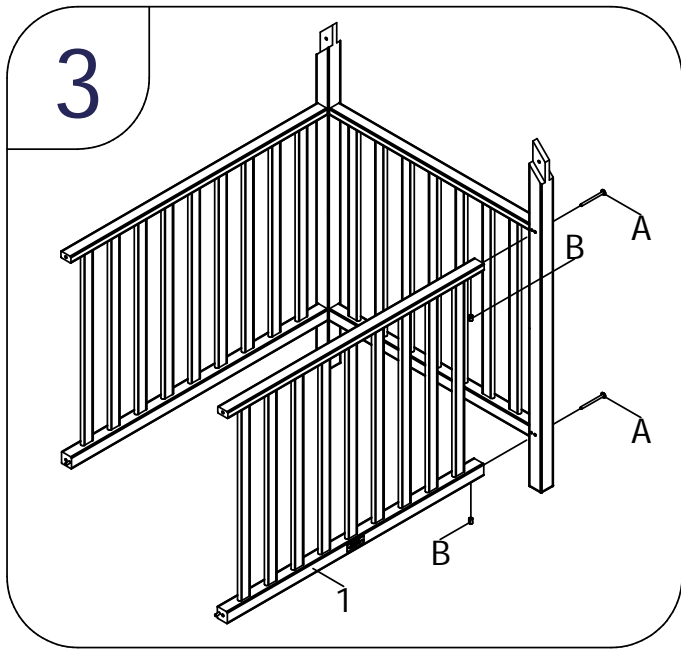

bopita®

ASSEMBLY INSTRUCTION
MONTAGE HANDLEIDING
MONTAGE ANLEITUNG
NOTICE DE MONTAGE
MANUAL DE MONTAJE

UK
NL
D
F
ESP

MODEL
TYPE
COLOUR
ART.CODE

:HOME
:PLAYPEN
:WHITE
:110041.11

Distributor:

BOPITA
Edisonweg 3, 6662 NW Elst
The Netherlands

www.bopita.com

12.09.2017.

A	B	C	D	E	F
					
M6X80 8X	M6 8X	M6X60 4X	M6X35 4X	M6 4X	M6X25 4X
artcode: 441022	artcode: 442004	artcode: 441043	artcode: 441013	artcode: 442009	artcode: 441007
G	H	I	J	K	L
					
4X	Ø6 4X	M6 4X	Ø6X30 6X	SW4 1X	SW5 1X
artcode: 897011	artcode: 446001	artcode: 442008	artcode:	artcode: 445001	artcode: 445002