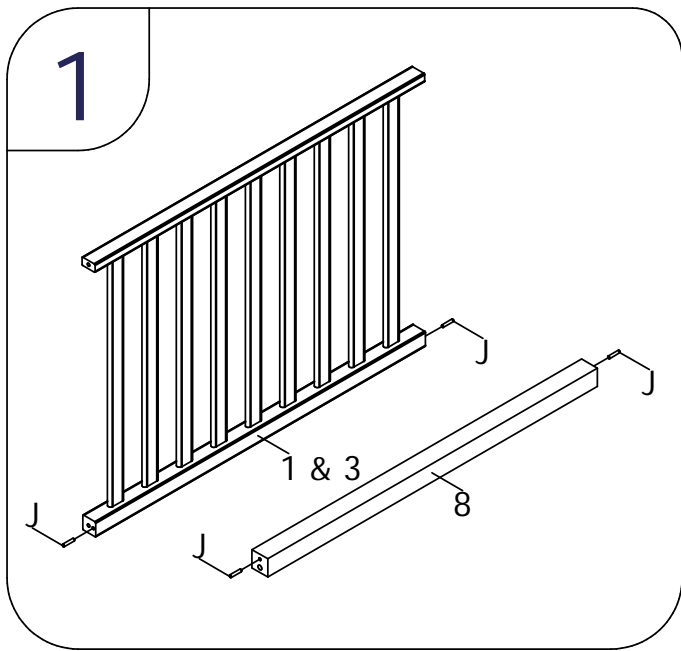

bopita®

ASSEMBLY INSTRUCTION
MONTAGE HANDLEIDING
MONTAGE ANLEITUNG
NOTICE DE MONTAGE
MANUAL DE MONTAJE

UK
NL
D
F
ESP

MODEL
TYPE
COLOUR
ART.CODE

:HOME
:PLAYPEN
:WHITE
:110041.11

Distributor:

BOPITA
Edisonweg 3, 6662 NW Elst
The Netherlands

www.bopita.com

12.09.2017.

A	B	C	D	E	F
					
M6X80 8X	M6 8X	M6X60 4X	M6X35 4X	M6 4X	M6X25 4X
artcode: 441022	artcode: 442004	artcode: 441043	artcode: 441013	artcode: 442009	artcode: 441007
G	H	I	J	K	L
					
4X	Ø6 4X	M6 4X	Ø6X30 6X	SW4 1X	SW5 1X
artcode: 897011	artcode: 446001	artcode: 442008	artcode:	artcode: 445001	artcode: 445002