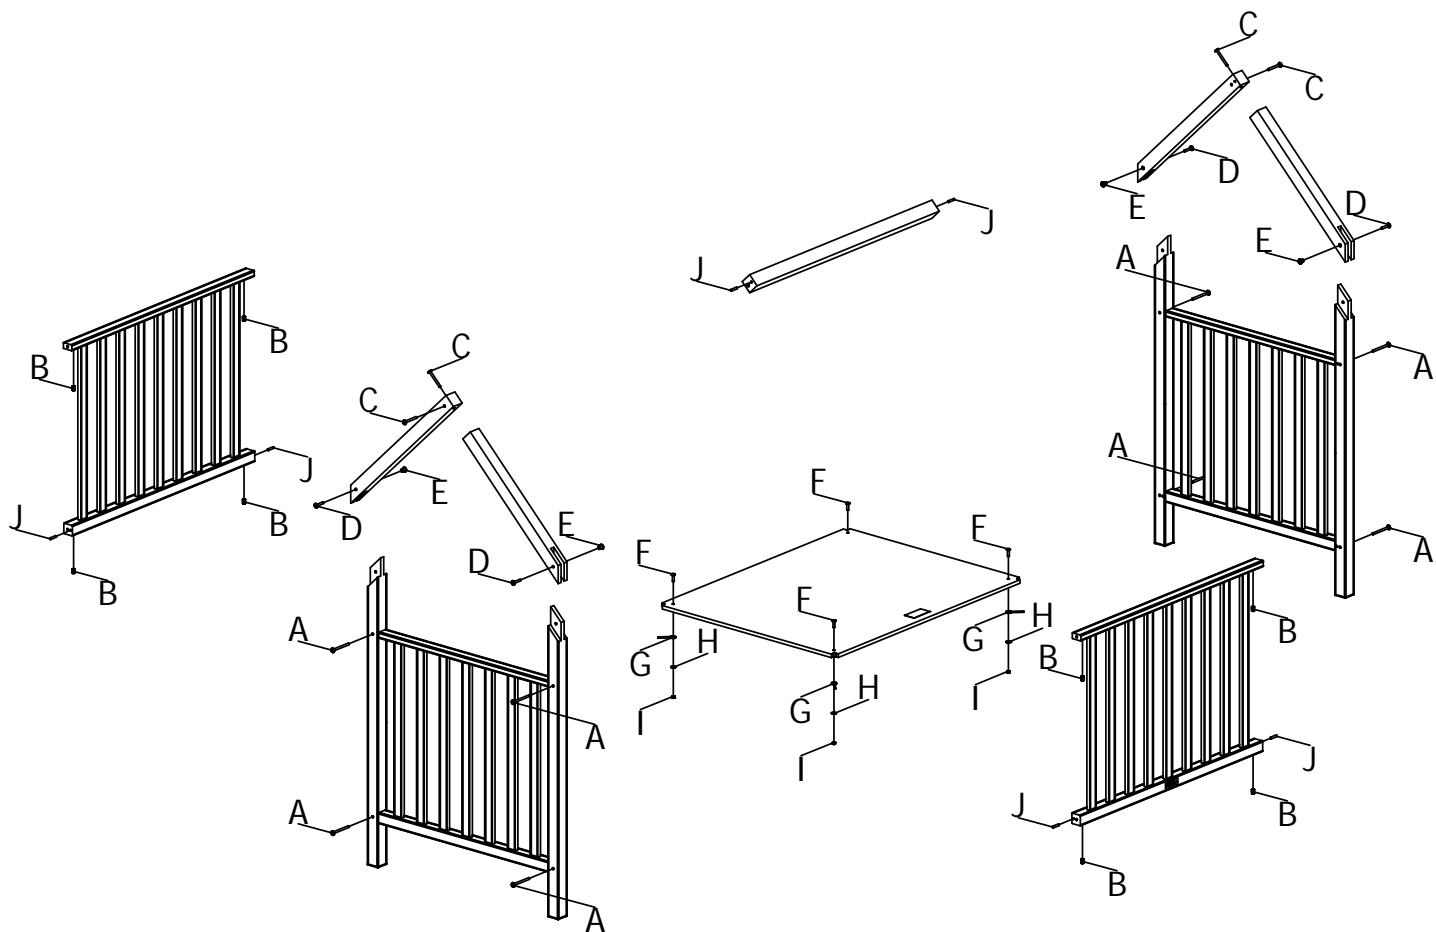

bopita®

ASSEMBLY INSTRUCTION
MONTAGE HANDLEIDING
MONTAGE ANLEITUNG
NOTICE DE MONTAGE
MANUAL DE MONTAJE

UK
NL
D
F
ESP

MODEL
TYPE
COLOUR
ART.CODE

:HOME
:PLAYPEN
:WHITE
:110041.11

Distributor:

BOPITA
Edisonweg 3, 6662 NW Elst
The Netherlands

www.bopita.com

12.09.2017.

A	B	C	D	E	F
					
M6X80 8X	M6 8X	M6X60 4X	M6X35 4X	M6 4X	M6X25 4X
artcode: 441022	artcode: 442004	artcode: 441043	artcode: 441013	artcode: 442009	artcode: 441007
G	H	I	J	K	L
					
4X	Ø6 4X	M6 4X	Ø6X30 6X	SW4 1X	SW5 1X
artcode: 897011	artcode: 446001	artcode: 442008	artcode:	artcode: 445001	artcode: 445002