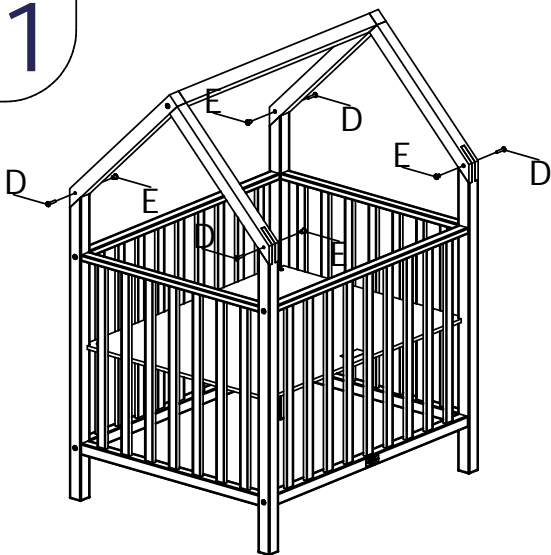

bopita®

ASSEMBLY INSTRUCTION
MONTAGE HANDLEIDING
MONTAGE ANLEITUNG
NOTICE DE MONTAGE
MANUAL DE MONTAJE

UK
NL
D
F
ESP

MODEL
TYPE
COLOUR
ART.CODE

:HOME
:PLAYPEN
:WHITE
:110041.11

Distributor:

BOPITA
Edisonweg 3, 6662 NW Elst
The Netherlands

www.bopita.com

12.09.2017.

A	B	C	D	E	F
					
M6X80 8X	M6 8X	M6X60 4X	M6X35 4X	M6 4X	M6X25 4X
artcode: 441022	artcode: 442004	artcode: 441043	artcode: 441013	artcode: 442009	artcode: 441007
G	H	I	J	K	L
					
4X	Ø6 4X	M6 4X	Ø6X30 6X	SW4 1X	SW5 1X
artcode: 897011	artcode: 446001	artcode: 442008	artcode:	artcode: 445001	artcode: 445002

7

8

9

10

11

12