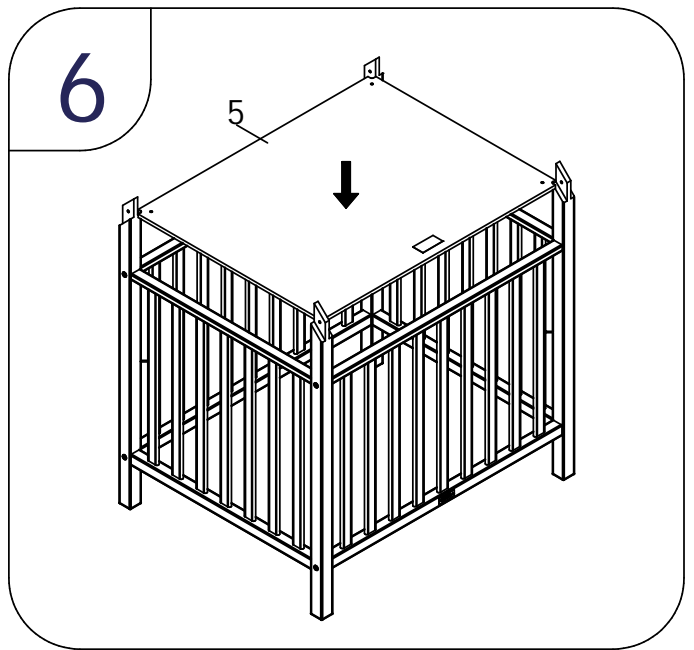

bopita®

ASSEMBLY INSTRUCTION
MONTAGE HANDLEIDING
MONTAGE ANLEITUNG
NOTICE DE MONTAGE
MANUAL DE MONTAJE

UK
NL
D
F
ESP

MODEL
TYPE
COLOUR
ART.CODE

:HOME
:PLAYPEN
:WHITE
:110041.11

Distributor:

BOPITA
Edisonweg 3, 6662 NW Elst
The Netherlands

www.bopita.com

12.09.2017.

A	B	C	D	E	F
					
M6X80 8X	M6 8X	M6X60 4X	M6X35 4X	M6 4X	M6X25 4X
artcode: 441022	artcode: 442004	artcode: 441043	artcode: 441013	artcode: 442009	artcode: 441007
G	H	I	J	K	L
					
4X	Ø6 4X	M6 4X	Ø6X30 6X	SW4 1X	SW5 1X
artcode: 897011	artcode: 446001	artcode: 442008	artcode:	artcode: 445001	artcode: 445002