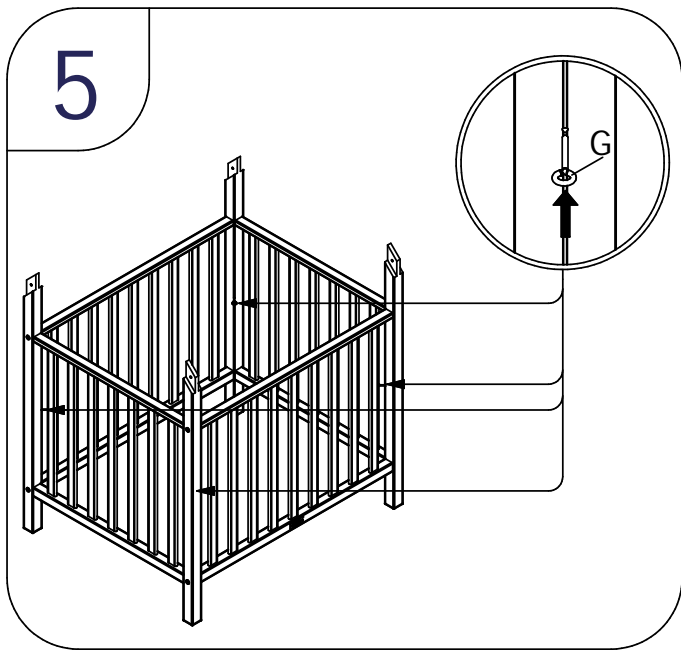

bopita®

ASSEMBLY INSTRUCTION
MONTAGE HANDLEIDING
MONTAGE ANLEITUNG
NOTICE DE MONTAGE
MANUAL DE MONTAJE

UK
NL
D
F
ESP

MODEL
TYPE
COLOUR
ART.CODE

:HOME
:PLAYPEN
:WHITE
:110041.11

Distributor:

BOPITA
Edisonweg 3, 6662 NW Elst
The Netherlands

www.bopita.com

12.09.2017.

A	B	C	D	E	F
					
M6X80 8X	M6 8X	M6X60 4X	M6X35 4X	M6 4X	M6X25 4X
artcode: 441022	artcode: 442004	artcode: 441043	artcode: 441013	artcode: 442009	artcode: 441007
G	H	I	J	K	L
					
4X	Ø6 4X	M6 4X	Ø6X30 6X	SW4 1X	SW5 1X
artcode: 897011	artcode: 446001	artcode: 442008	artcode:	artcode: 445001	artcode: 445002