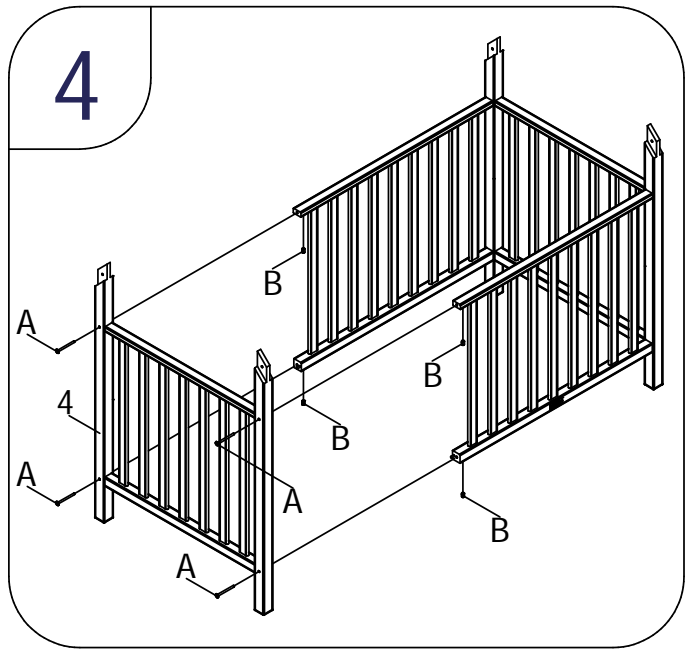

bopita®

ASSEMBLY INSTRUCTION
MONTAGE HANDLEIDING
MONTAGE ANLEITUNG
NOTICE DE MONTAGE
MANUAL DE MONTAJE

UK
NL
D
F
ESP

MODEL
TYPE
COLOUR
ART.CODE

:HOME
:PLAYPEN
:WHITE
:110041.11

Distributor:

BOPITA
Edisonweg 3, 6662 NW Elst
The Netherlands

www.bopita.com

12.09.2017.

A	B	C	D	E	F
					
M6X80 8X	M6 8X	M6X60 4X	M6X35 4X	M6 4X	M6X25 4X
artcode: 441022	artcode: 442004	artcode: 441043	artcode: 441013	artcode: 442009	artcode: 441007
G	H	I	J	K	L
					
4X	Ø6 4X	M6 4X	Ø6X30 6X	SW4 1X	SW5 1X
artcode: 897011	artcode: 446001	artcode: 442008	artcode:	artcode: 445001	artcode: 445002