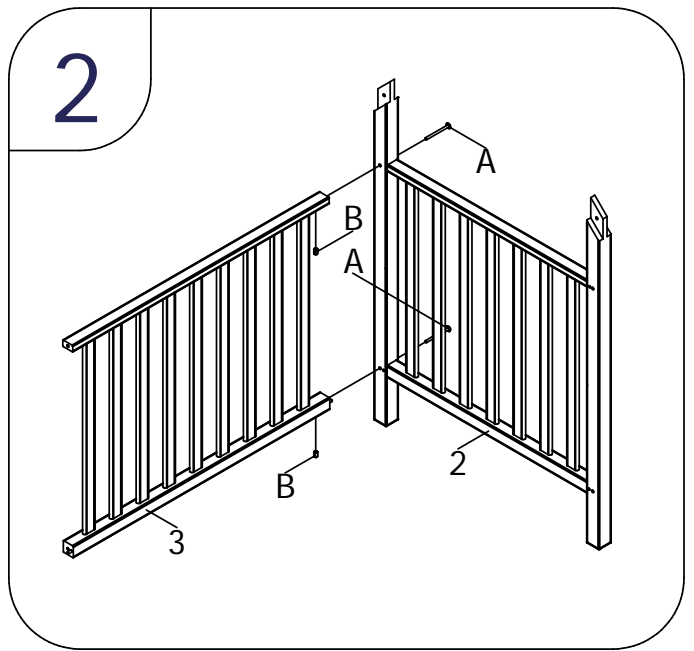

bopita®

ASSEMBLY INSTRUCTION
MONTAGE HANDLEIDING
MONTAGE ANLEITUNG
NOTICE DE MONTAGE
MANUAL DE MONTAJE

UK
NL
D
F
ESP

MODEL
TYPE
COLOUR
ART.CODE

:HOME
:PLAYPEN
:WHITE
:110041.11

Distributor:

BOPITA
Edisonweg 3, 6662 NW Elst
The Netherlands

www.bopita.com

12.09.2017.

A	B	C	D	E	F
					
M6X80 8X	M6 8X	M6X60 4X	M6X35 4X	M6 4X	M6X25 4X
artcode: 441022	artcode: 442004	artcode: 441043	artcode: 441013	artcode: 442009	artcode: 441007
G	H	I	J	K	L
					
4X	Ø6 4X	M6 4X	Ø6X30 6X	SW4 1X	SW5 1X
artcode: 897011	artcode: 446001	artcode: 442008	artcode:	artcode: 445001	artcode: 445002