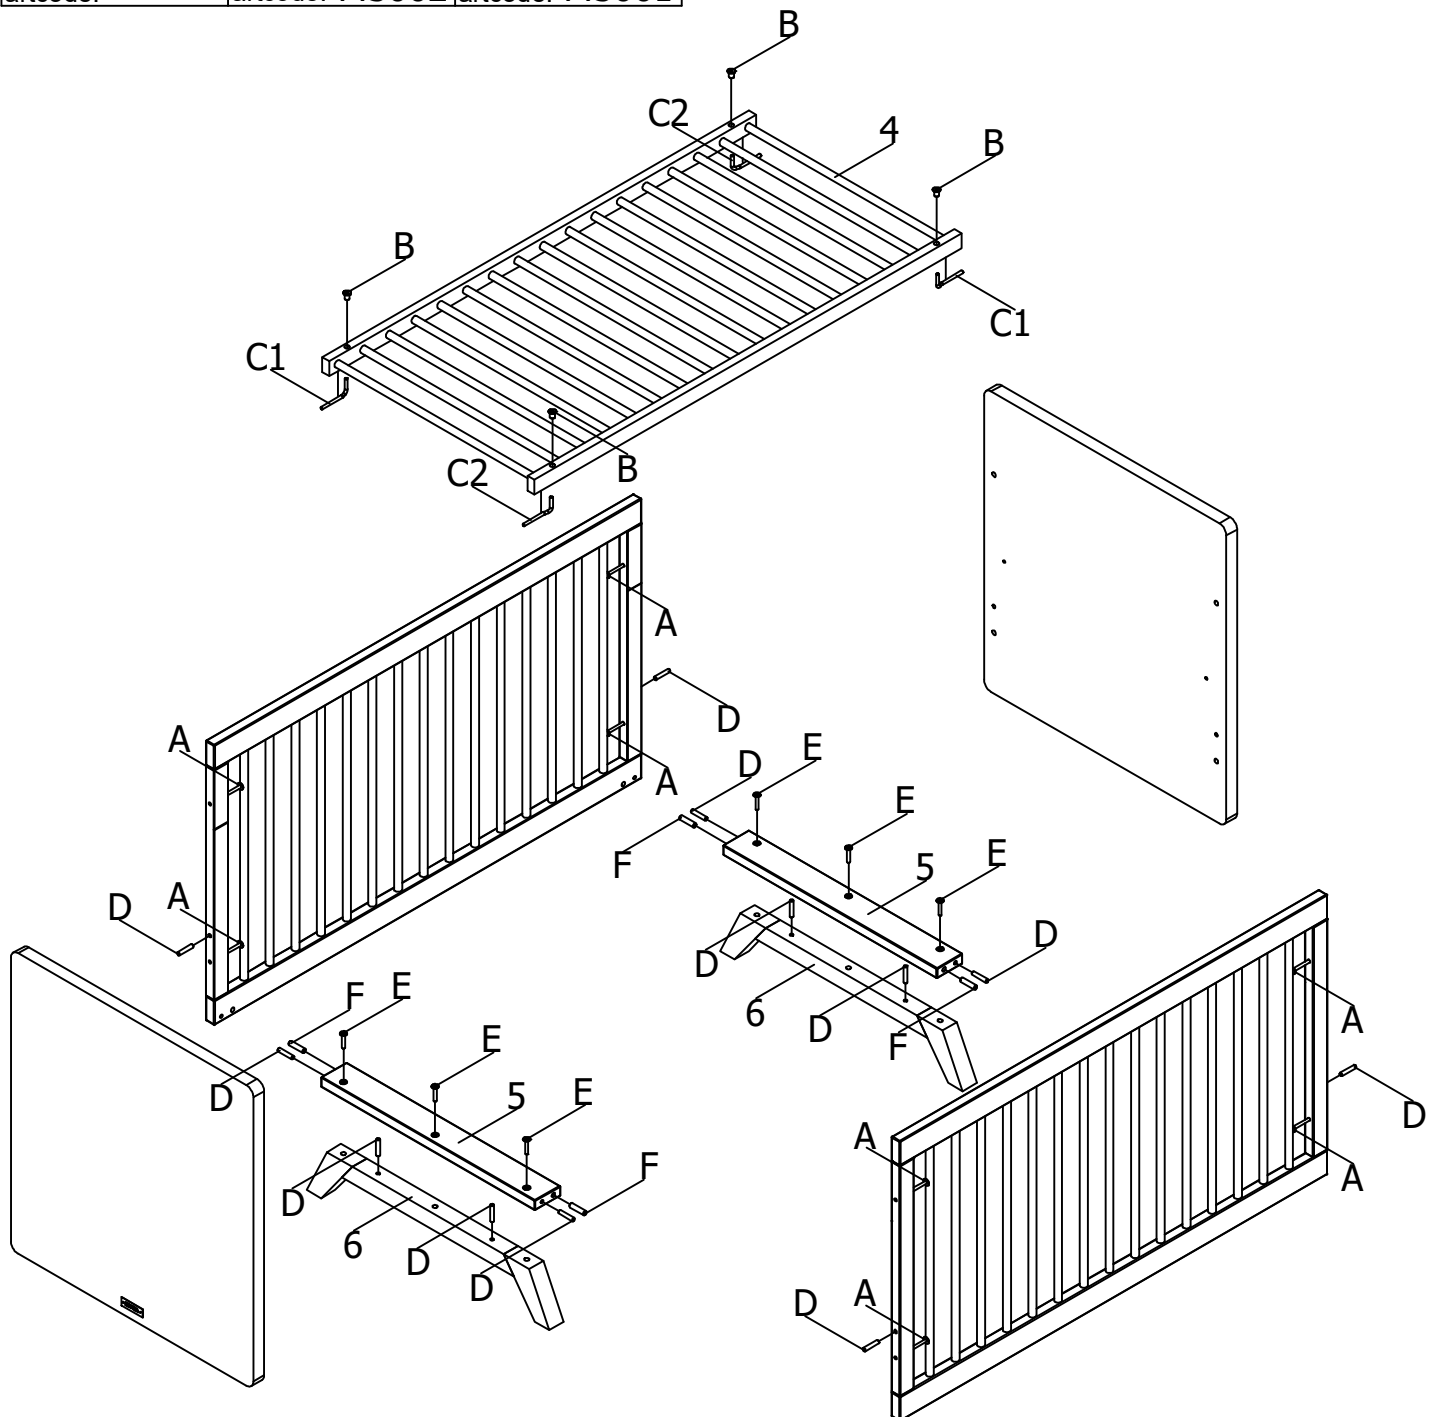

# bopita<sup>®</sup>

ASSEMBLY INSTRUCTION  
MONTAGE HANDLEIDING  
MONTAGE ANLEITUNG  
NOTICE DE MONTAGE  
MANUAL DE MONTAJE

UK  
NL  
D  
F  
ESP

MODEL  
TYPE  
COLOUR  
ART.CODE

:KYAN  
:BED 60X120  
:DEEP GREY/NATURAL  
:114180.29.

Distributor:

BOPITA  
Edisonweg 3, 6662 NW Elst  
The Netherlands

[www.bopita.com](http://www.bopita.com)

28.06.2018.

 <b>A</b> M6X50 8X	 <b>B</b> M6 4X	 <b>C1</b> 2X	 <b>C2</b> 2X	 <b>D</b> Ø8X40 12X	 <b>E</b> M6X35 6X
artcode: 441016		artcode: 442015		artcode: 897012	
artcode: 441016		artcode: 897012		artcode: 441013	
 <b>F</b> Ø10X40 4X	 <b>G</b> SW5 1X	 <b>H</b> SW4 1X			
artcode:		artcode: 445002		artcode: 445001	