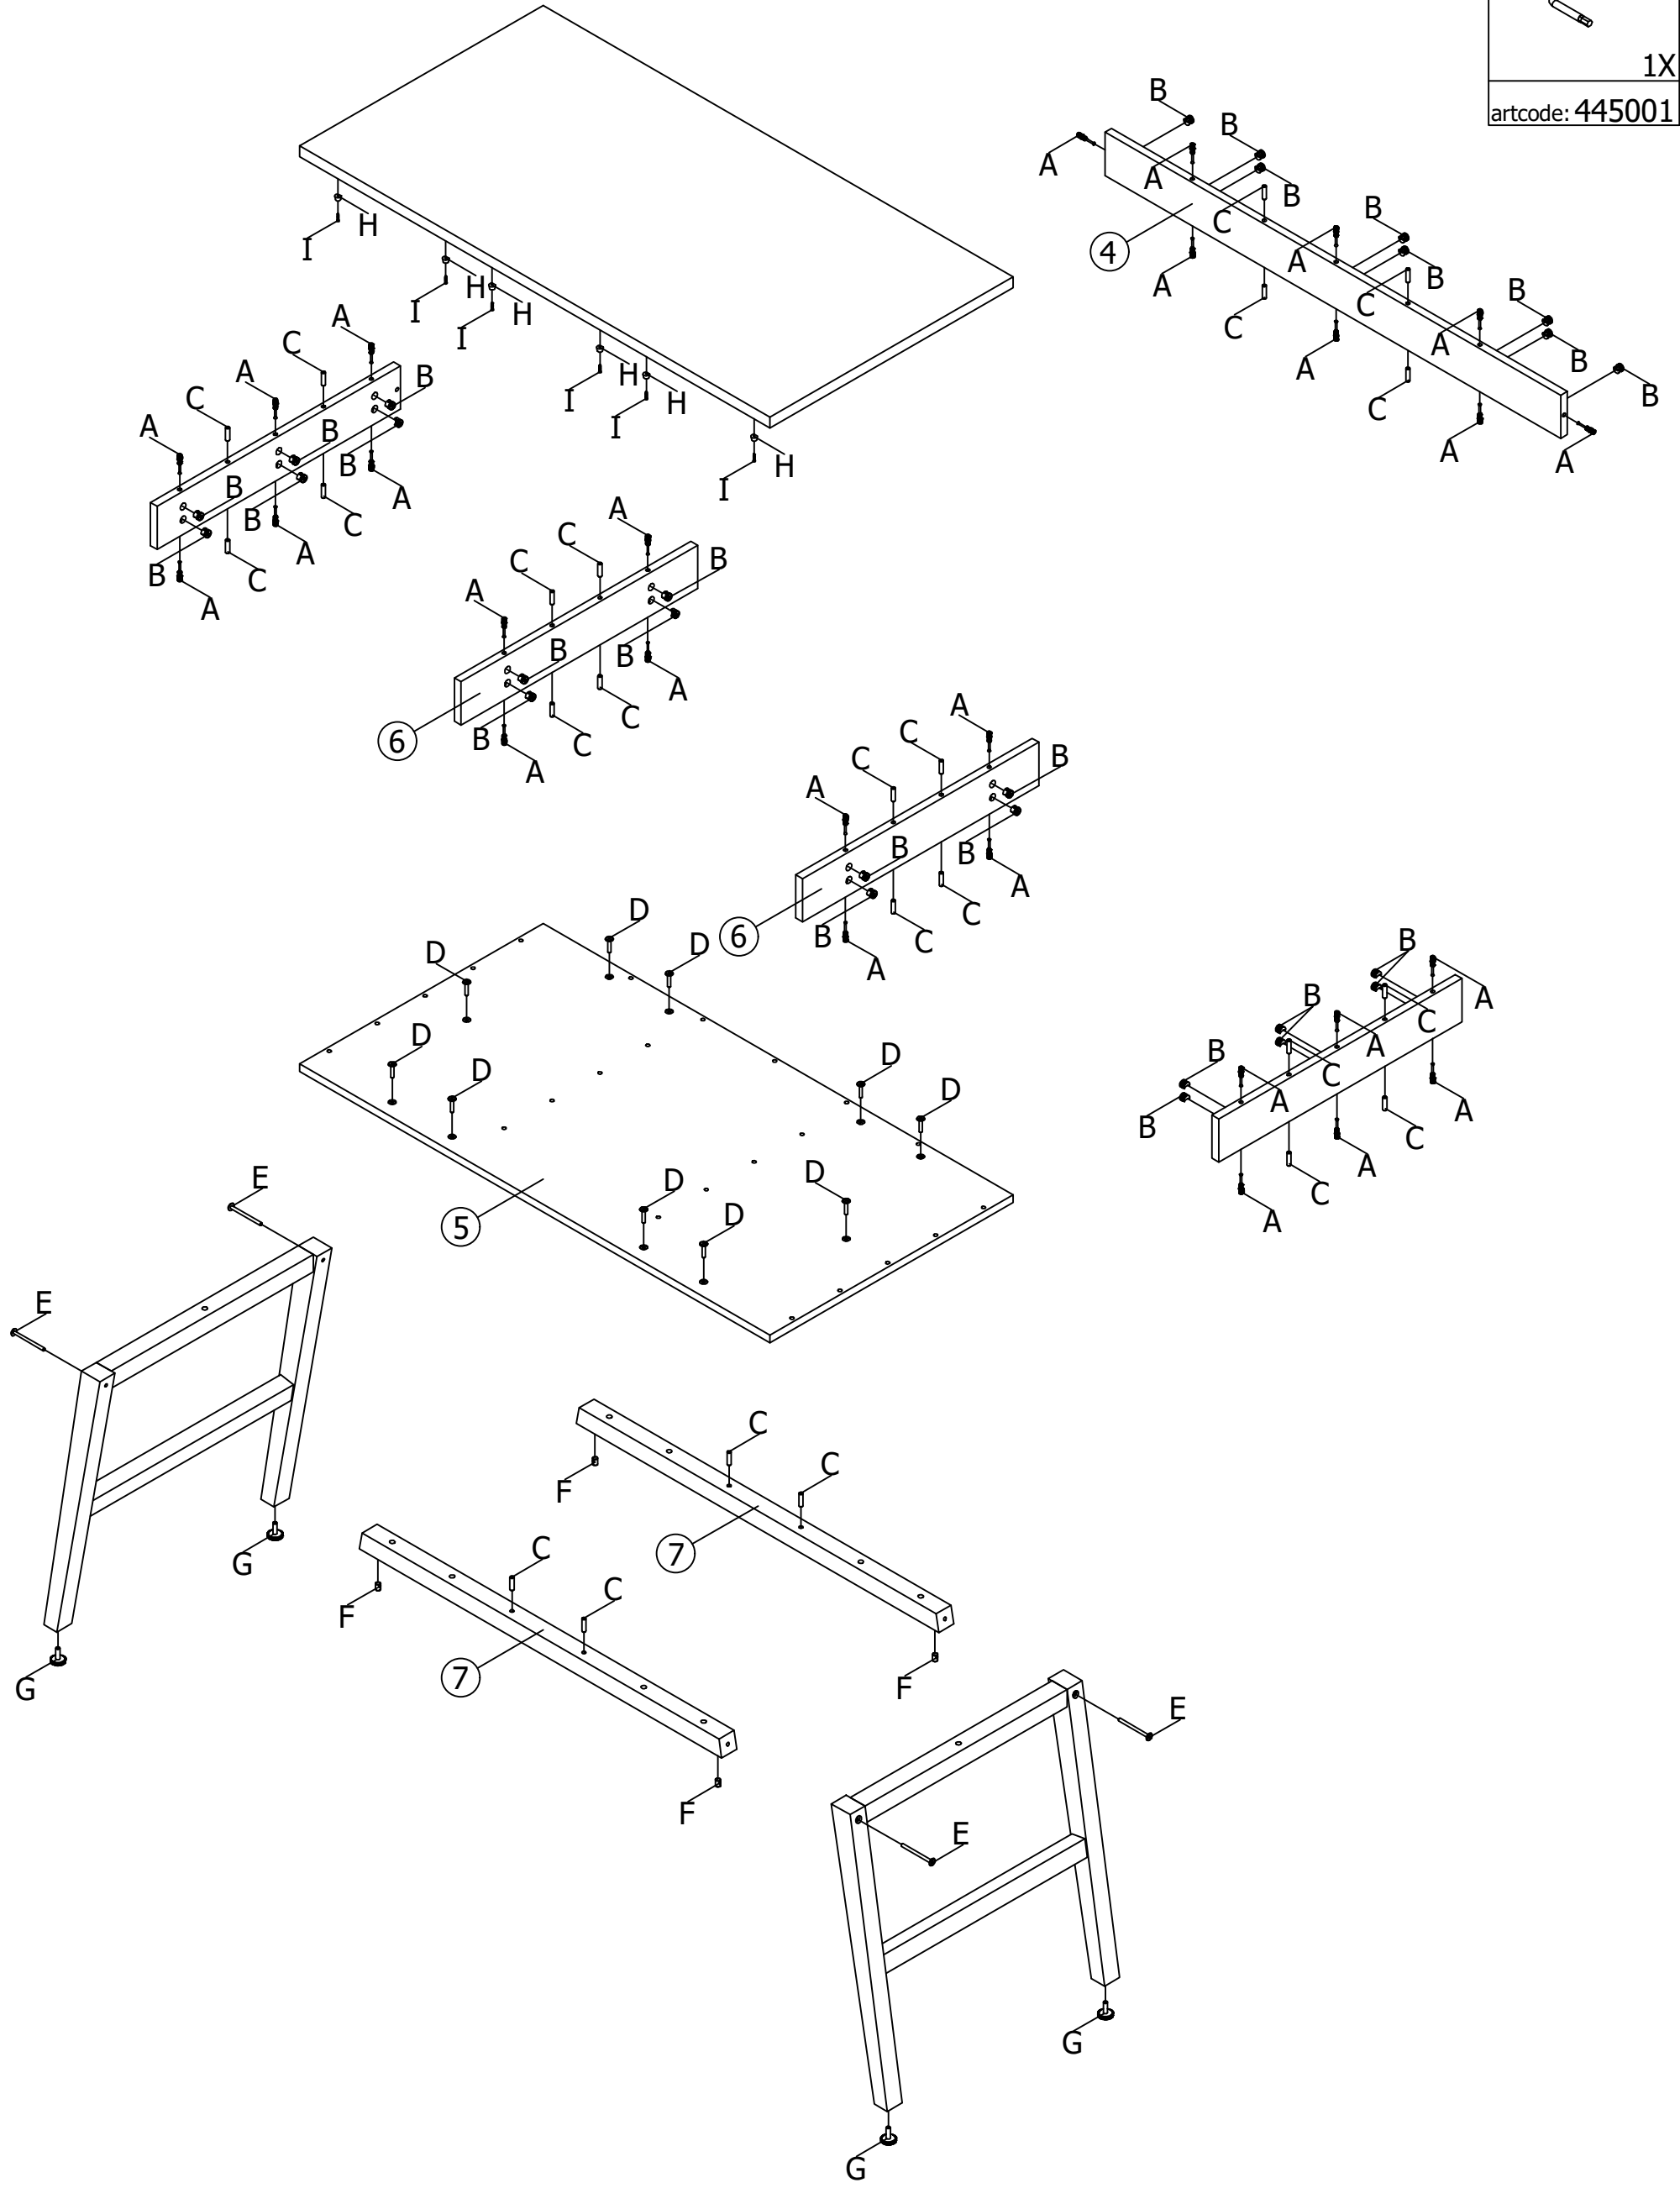

bopita®

ASSEMBLY INSTRUCTION
MONTAGE HANDLEIDING
MONTAGE ANLEITUNG
NOTICE DE MONTAGE
MANUAL DE MONTAJE

UK
NL
D
F
ESP

MODEL
TYPE
COLOUR
ART.CODE

: WRITINGDESK
: KYAN
: DEEP GREY/NATURAL
: 132180.29.

Distributor:

BOPITA
Edisonweg 3, 6662 NW Elst
The Netherlands

www.bopita.com

29.06.2018.

A	B	C	D	E	F	G	H	I					
													
28X	28X	Ø8X30	24X	M6X30	10X	M6X80	4X	M6	4X	4X	6X	3,5X16	6X
artcode: 444001	artcode: 444005	artcode:	artcode: 441010	artcode: 441022	artcode: 442004	artcode: 446022	artcode: 973043	artcode: 431006					

J

1X
artcode: 445001

1

2

9

10

11

12