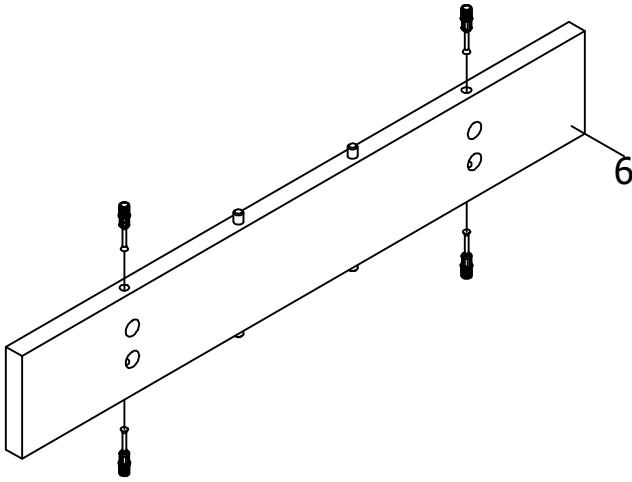

bopita®

ASSEMBLY INSTRUCTION
MONTAGE HANDLEIDING
MONTAGE ANLEITUNG
NOTICE DE MONTAGE
MANUAL DE MONTAJE

UK
NL
D
F
ESP

MODEL
TYPE
COLOUR
ART.CODE

: WRITINGDESK
: KYAN
: DEEP GREY/NATURAL
: 132180.29.

Distributor:

BOPITA
Edisonweg 3, 6662 NW Elst
The Netherlands

www.bopita.com

29.06.2018.

A	B	C	D	E	F	G	H	I					
													
28X	28X	Ø8X30	24X	M6X30	10X	M6X80	4X	M6	4X	4X	6X	3,5X16	6X
artcode: 444001	artcode: 444005	artcode:	artcode: 441010	artcode: 441022	artcode: 442004	artcode: 446022	artcode: 973043	artcode: 431006					

J

1X
artcode: 445001

1

2

9

10

11

12