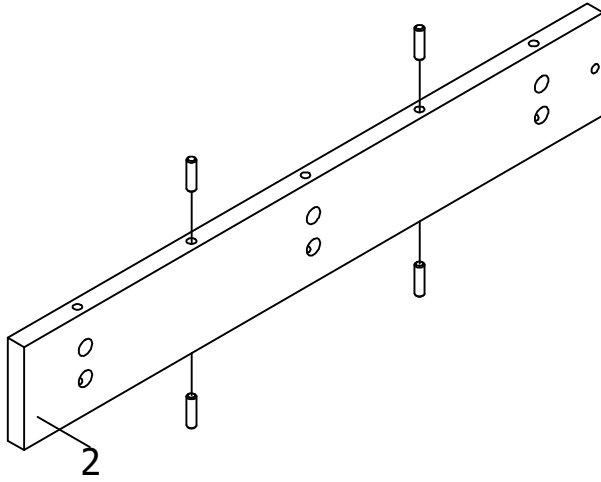

bopita®

ASSEMBLY INSTRUCTION
MONTAGE HANDLEIDING
MONTAGE ANLEITUNG
NOTICE DE MONTAGE
MANUAL DE MONTAJE

UK
NL
D
F
ESP

MODEL
TYPE
COLOUR
ART.CODE

: WRITINGDESK
: KYAN
: DEEP GREY/NATURAL
: 132180.29.

Distributor:

BOPITA
Edisonweg 3, 6662 NW Elst
The Netherlands

www.bopita.com

29.06.2018.

A	B	C	D	E	F	G	H	I					
													
28X	28X	Ø8X30	24X	M6X30	10X	M6X80	4X	M6	4X	4X	6X	3,5X16	6X
artcode: 444001	artcode: 444005	artcode:	artcode: 441010	artcode: 441022	artcode: 442004	artcode: 446022	artcode: 973043	artcode: 431006					

J

1X
artcode: 445001

1

2

9

10

11

12