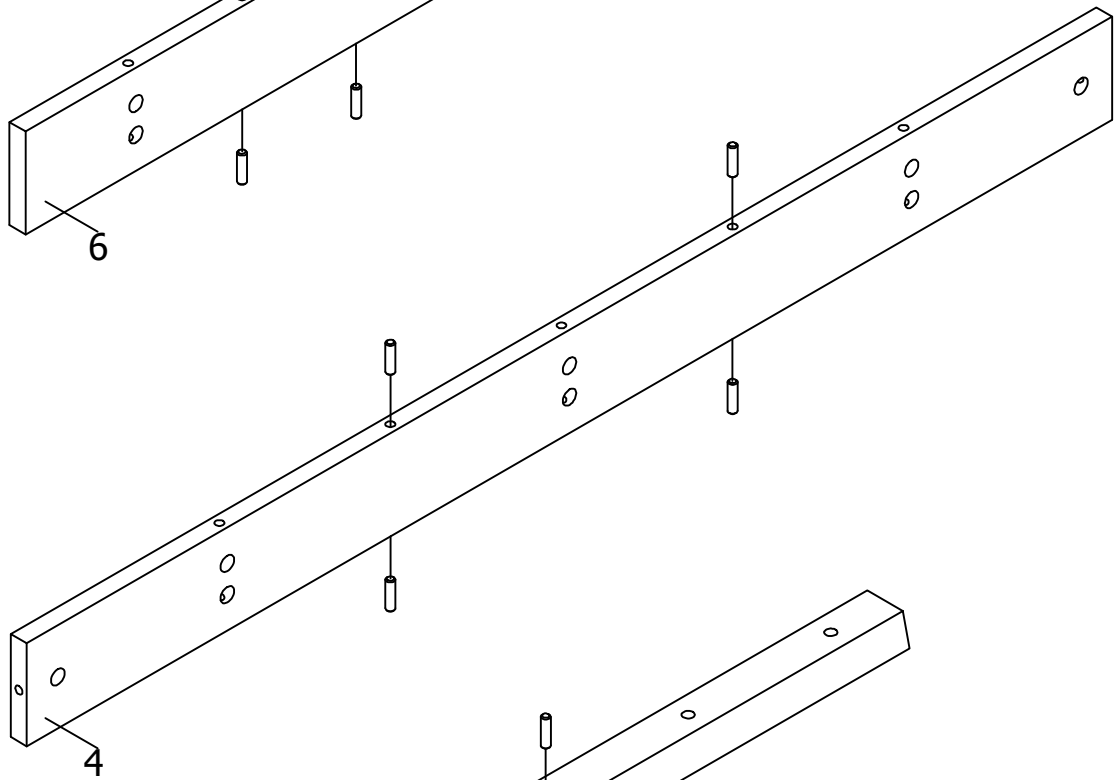

bopita®

ASSEMBLY INSTRUCTION
MONTAGE HANDLEIDING
MONTAGE ANLEITUNG
NOTICE DE MONTAGE
MANUAL DE MONTAJE

UK
NL
D
F
ESP

MODEL
TYPE
COLOUR
ART.CODE

: WRITINGDESK
: KYAN
: DEEP GREY/NATURAL
: 132180.29.

Distributor:

BOPITA
Edisonweg 3, 6662 NW Elst
The Netherlands

www.bopita.com

29.06.2018.

A	B	C	D	E	F	G	H	I					
													
28X	28X	Ø8X30	24X	M6X30	10X	M6X80	4X	M6	4X	4X	6X	3,5X16	6X
artcode: 444001	artcode: 444005	artcode:	artcode: 441010	artcode: 441022	artcode: 442004	artcode: 446022	artcode: 973043	artcode: 431006					

J

1X
artcode: 445001

1

2

9

10

11

12