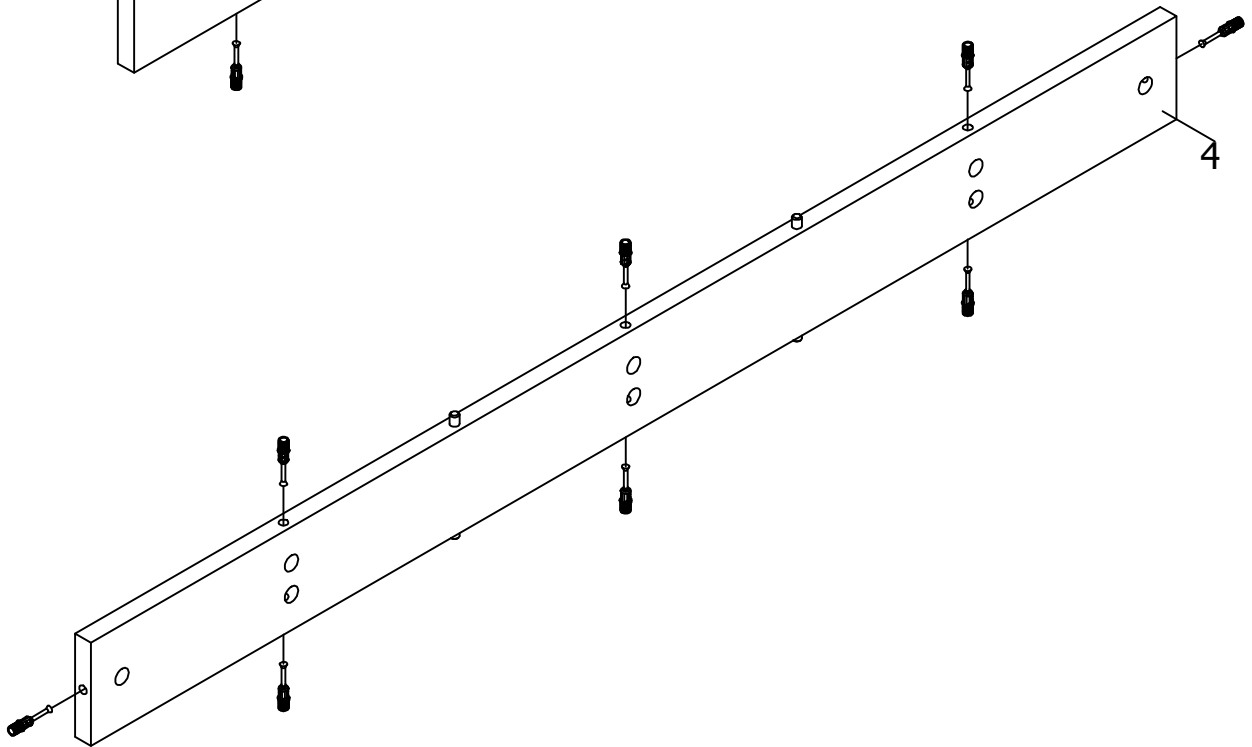

bopita®

ASSEMBLY INSTRUCTION
MONTAGE HANDLEIDING
MONTAGE ANLEITUNG
NOTICE DE MONTAGE
MANUAL DE MONTAJE

UK
NL
D
F
ESP

MODEL
TYPE
COLOUR
ART.CODE

: WRITINGDESK
: KYAN
: DEEP GREY/NATURAL
: 132180.29.

Distributor:

BOPITA
Edisonweg 3, 6662 NW Elst
The Netherlands

www.bopita.com

29.06.2018.

A	B	C	D	E	F	G	H	I					
													
28X	28X	Ø8X30	24X	M6X30	10X	M6X80	4X	M6	4X	4X	6X	3,5X16	6X
artcode: 444001	artcode: 444005	artcode:	artcode: 441010	artcode: 441022	artcode: 442004	artcode: 446022	artcode: 973043	artcode: 431006					

J

1X
artcode: 445001

1

2

9

10

11

12