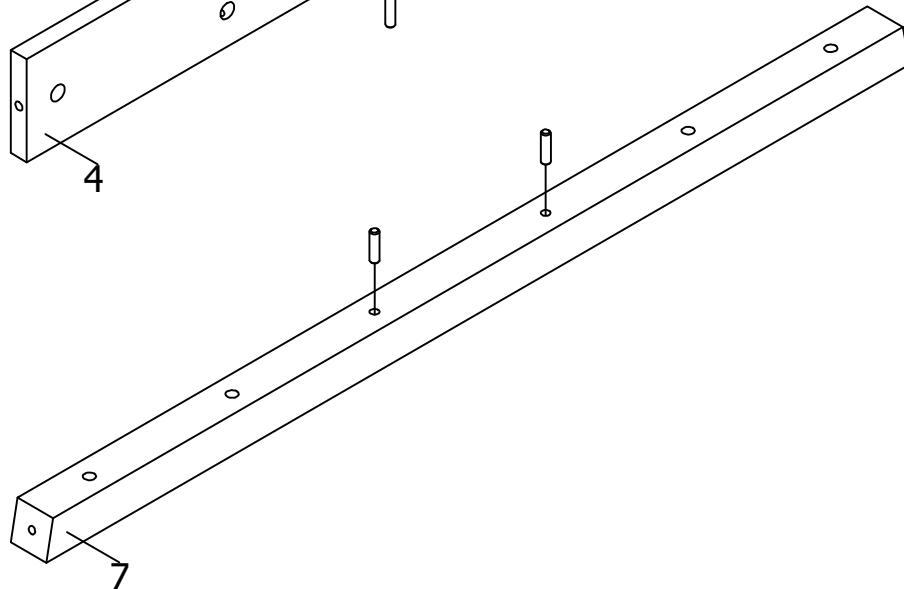

bopita®

ASSEMBLY INSTRUCTION
MONTAGE HANDLEIDING
MONTAGE ANLEITUNG
NOTICE DE MONTAGE
MANUAL DE MONTAJE

UK
NL
D
F
ESP

MODEL
TYPE
COLOUR
ART.CODE

: WRITINGDESK
: KYAN
: DEEP GREY/NATURAL
: 132180.29.

Distributor:

BOPITA
Edisonweg 3, 6662 NW Elst
The Netherlands

www.bopita.com

29.06.2018.

A	B	C	D	E	F	G	H	I					
													
28X	28X	Ø8X30	24X	M6X30	10X	M6X80	4X	M6	4X	4X	6X	3,5X16	6X
artcode: 444001	artcode: 444005	artcode:	artcode: 441010	artcode: 441022	artcode: 442004	artcode: 446022	artcode: 973043	artcode: 431006					

J

1X
artcode: 445001

1

2

9

10

11

12