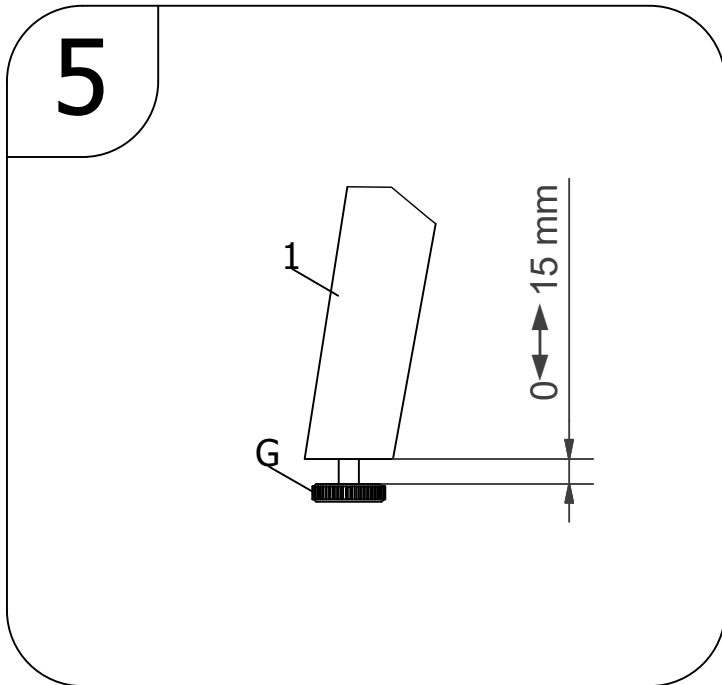

BOPITA
Edisonweg 3, 6662 NW Elst
The Netherlands

www.bopita.com

29.06.2018.

A	B	C	D	E	F	G	H	I					
													
28X	28X	Ø8X30	24X	M6X30	10X	M6X80	4X	M6	4X	4X	6X	3,5X16	6X
artcode: 444001	artcode: 444005	artcode:	artcode: 441010	artcode: 441022	artcode: 442004	artcode: 446022	artcode: 973043	artcode: 431006					

J

1X
artcode: 445001

1

2

9

10

11

12