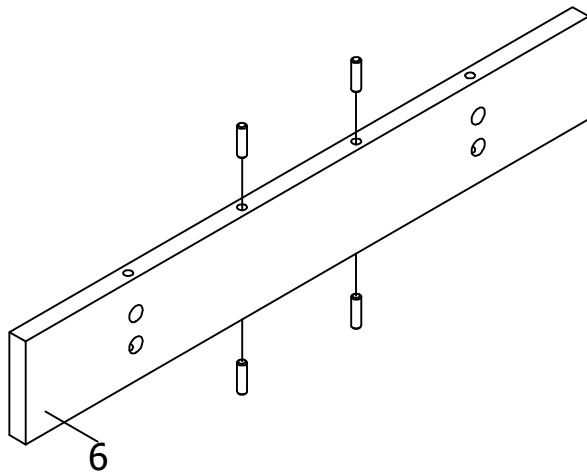

bopita®

ASSEMBLY INSTRUCTION
MONTAGE HANDLEIDING
MONTAGE ANLEITUNG
NOTICE DE MONTAGE
MANUAL DE MONTAJE

UK
NL
D
F
ESP

MODEL
TYPE
COLOUR
ART.CODE

: WRITINGDESK
: KYAN
: DEEP GREY/NATURAL
: 132180.29.

Distributor:

BOPITA
Edisonweg 3, 6662 NW Elst
The Netherlands

www.bopita.com

29.06.2018.

A	B	C	D	E	F	G	H	I					
													
28X	28X	Ø8X30	24X	M6X30	10X	M6X80	4X	M6	4X	4X	6X	3,5X16	6X
artcode: 444001	artcode: 444005	artcode:	artcode: 441010	artcode: 441022	artcode: 442004	artcode: 446022	artcode: 973043	artcode: 431006					

J

1X
artcode: 445001

1

2

9

10

11

12