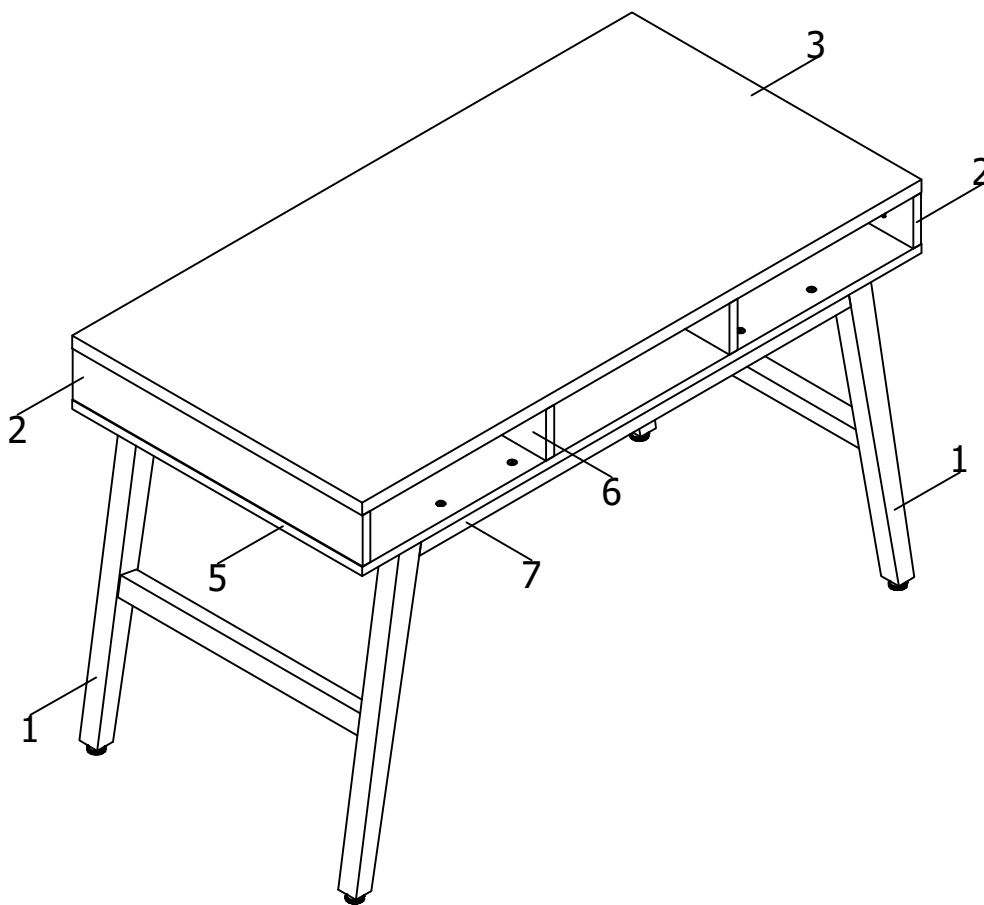

bopita®

ASSEMBLY INSTRUCTION
MONTAGE HANDLEIDING
MONTAGE ANLEITUNG
NOTICE DE MONTAGE
MANUAL DE MONTAJE

UK
NL
D
F
ESP

MODEL
TYPE
COLOUR
ART.CODE

: WRITINGDESK
: KYAN
: DEEP GREY/NATURAL
: 132180.29.

Distributor:

BOPITA
Edisonweg 3, 6662 NW Elst
The Netherlands

www.bopita.com

29.06.2018.

A	B	C	D	E	F	G	H	I					
													
28X	28X	Ø8X30	24X	M6X30	10X	M6X80	4X	M6	4X	4X	6X	3,5X16	6X
artcode: 444001	artcode: 444005	artcode:	artcode: 441010	artcode: 441022	artcode: 442004	artcode: 446022	artcode: 973043	artcode: 431006					

J

1X
artcode: 445001

1

2

9

10

11

12