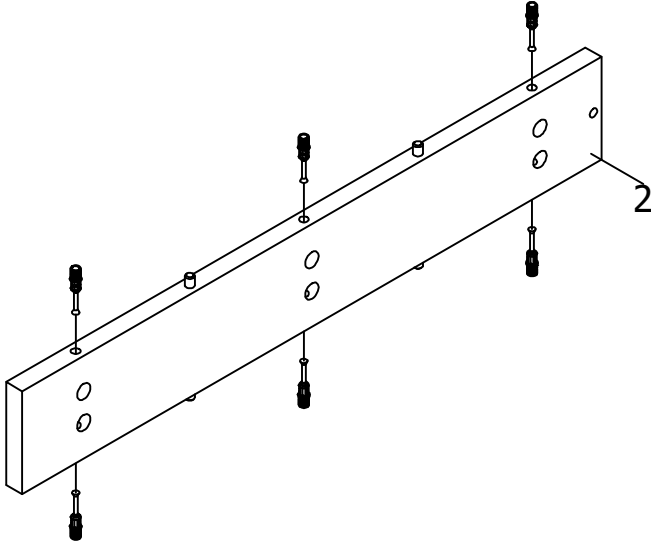

bopita®

ASSEMBLY INSTRUCTION
MONTAGE HANDLEIDING
MONTAGE ANLEITUNG
NOTICE DE MONTAGE
MANUAL DE MONTAJE

UK
NL
D
F
ESP

MODEL
TYPE
COLOUR
ART.CODE

: WRITINGDESK
: KYAN
: DEEP GREY/NATURAL
: 132180.29.

Distributor:

BOPITA
Edisonweg 3, 6662 NW Elst
The Netherlands

www.bopita.com

29.06.2018.

A	B	C	D	E	F	G	H	I					
													
28X	28X	Ø8X30	24X	M6X30	10X	M6X80	4X	M6	4X	4X	6X	3,5X16	6X
artcode: 444001	artcode: 444005	artcode:	artcode: 441010	artcode: 441022	artcode: 442004	artcode: 446022	artcode: 973043	artcode: 431006					

J

1X
artcode: 445001

1

2

9

10

11

12