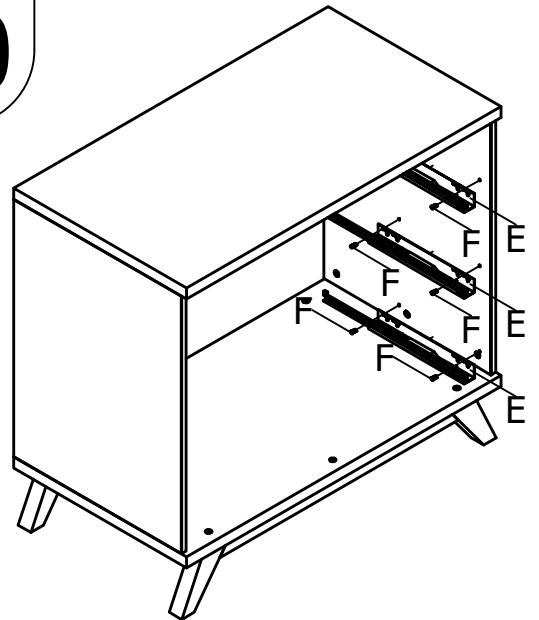

ASSEMBLY INSTRUCTION  
MONTAGE HANDLEIDING  
MONTAGE ANLEITUNG  
NOTICE DE MONTAGE  
MANUAL DE MONTAJE

UK  
NL  
D  
F  
ESP

MODEL  
TYPE  
COLOUR  
ART.CODE

:KYAN  
:DRESSER 3-DRAWERS  
:DEEP GREY/NATURAL  
:117180.29.

1

2

9

10

11

12

13

14