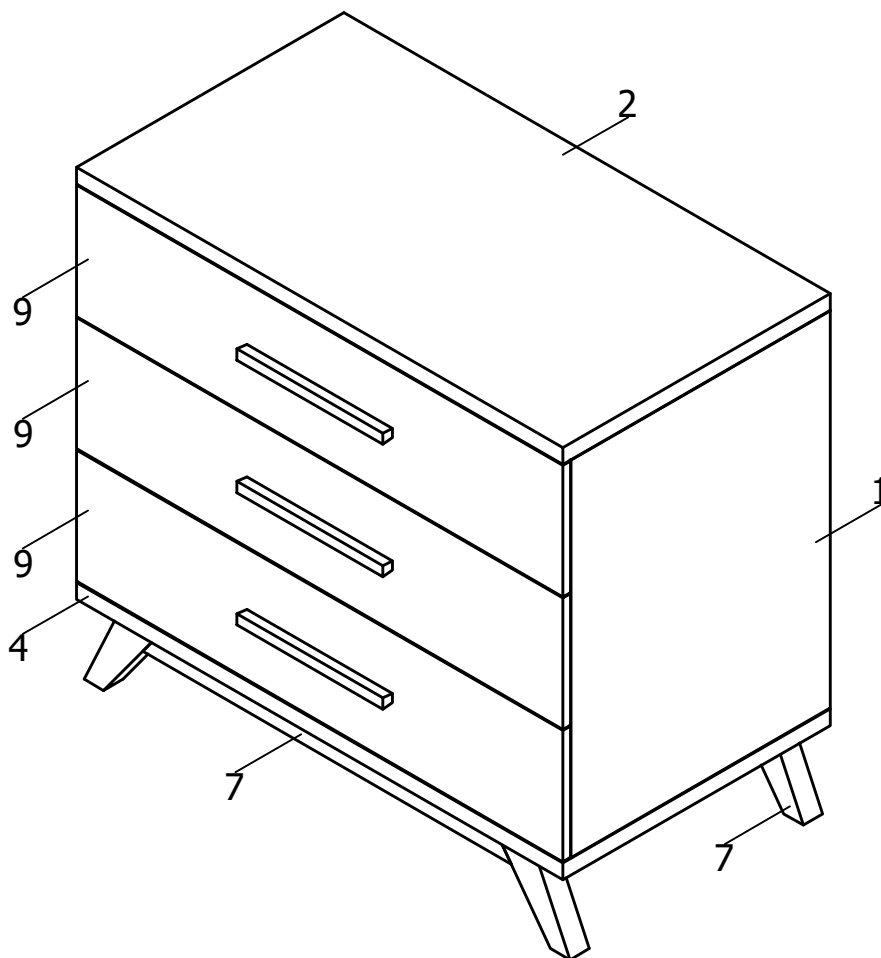

ASSEMBLY INSTRUCTION  
MONTAGE HANDLEIDING  
MONTAGE ANLEITUNG  
NOTICE DE MONTAGE  
MANUAL DE MONTAJE

UK  
NL  
D  
F  
ESP

MODEL  
TYPE  
COLOUR  
ART.CODE

:KYAN  
:DRESSER 3-DRAWERS  
:DEEP GREY/NATURAL  
:117180.29.

Distributor:

BOPITA  
Edisonweg 3, 6662 NW Elst  
The Netherlands

[www.bopita.com](http://www.bopita.com)

22.06.2018.

<b>A</b>  42X artcode: 444001	<b>J</b>  M4X25 6X artcode: 443203
<b>B</b>  42X artcode: 444005	<b>K</b>  1X artcode: 445001
<b>C</b>  Ø8X30 52X artcode:	
<b>D</b>  3X artcode: 476005	
<b>E</b>  3X artcode: 476005	
<b>F</b>  6,3X13 12X artcode: 431026	
<b>G</b>  2,5X16 28X artcode: 431029	
<b>H</b>  M6X35 6X artcode: 441013	
<b>I</b>  Ø10X40 4X artcode:	