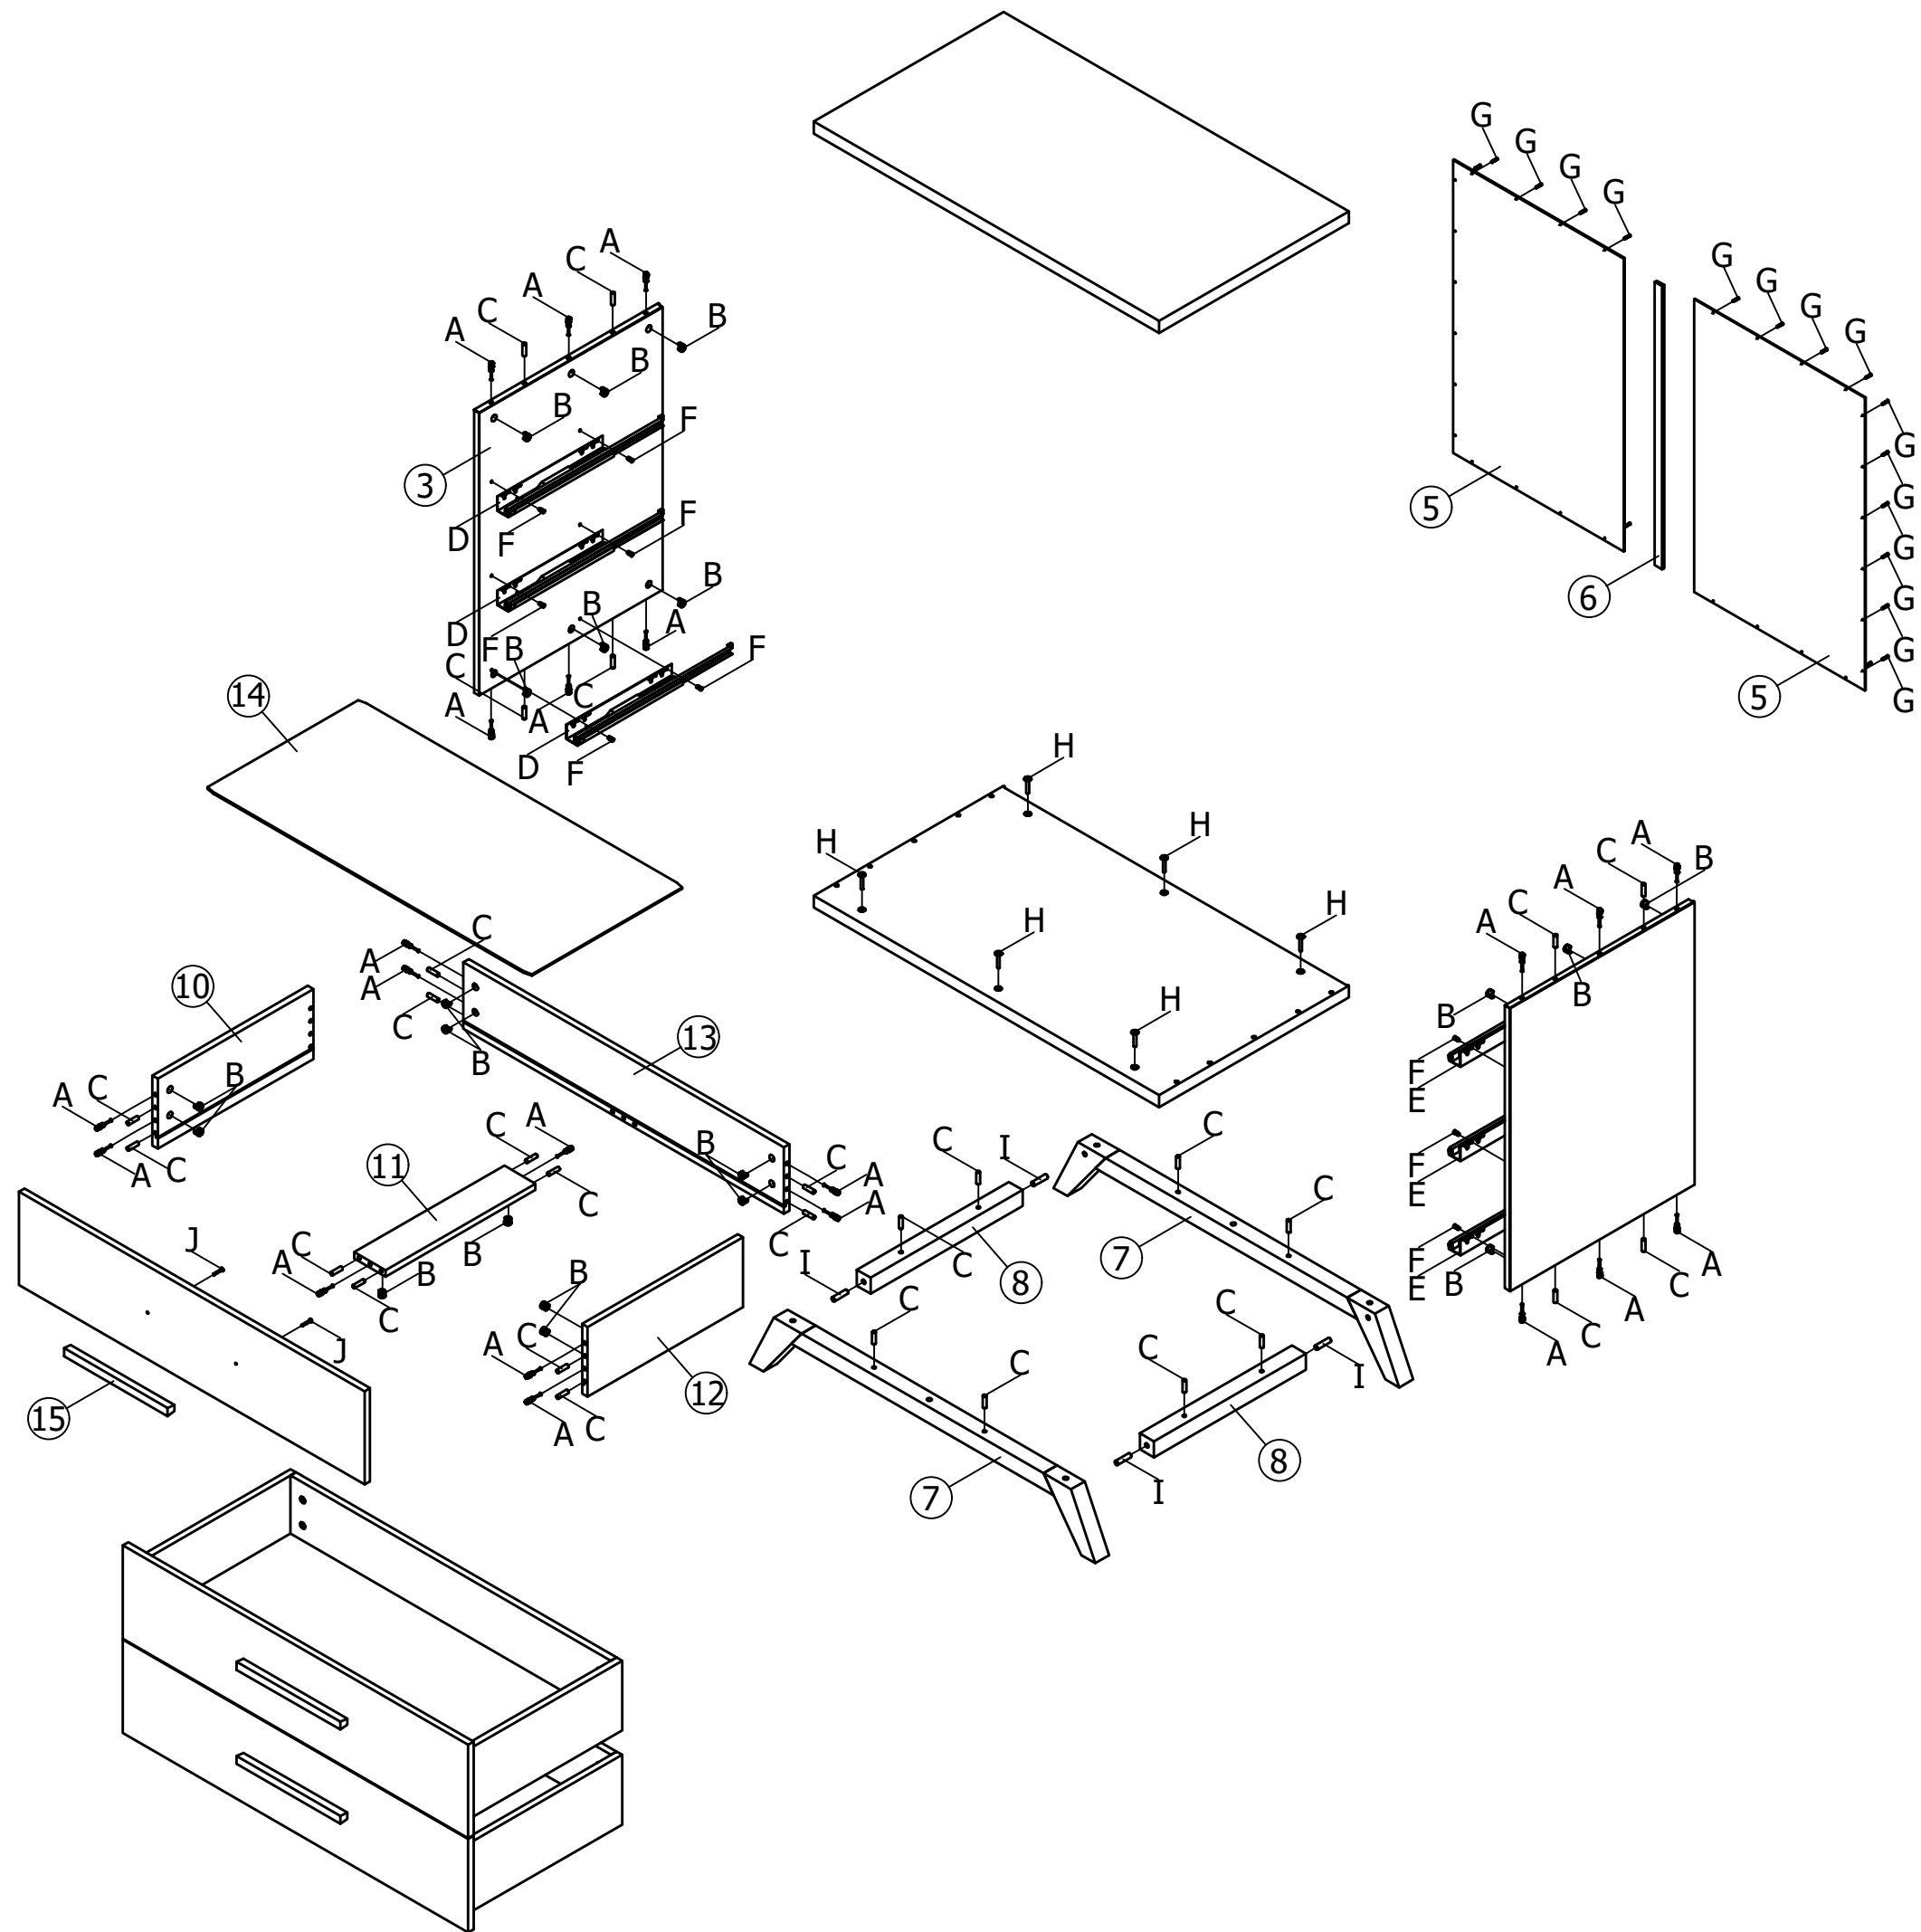

ASSEMBLY INSTRUCTION  
MONTAGE HANDLEIDING  
MONTAGE ANLEITUNG  
NOTICE DE MONTAGE  
MANUAL DE MONTAJE

UK  
NL  
D  
F  
ESP

MODEL  
TYPE  
COLOUR  
ART.CODE

:KYAN  
:DRESSER 3-DRAWERS  
:DEEP GREY/NATURAL  
:117180.29.

Distributor:

BOPITA  
Edisonweg 3, 6662 NW Elst  
The Netherlands

[www.bopita.com](http://www.bopita.com)

22.06.2018.

<b>A</b>  42X artcode: 444001	<b>J</b>  M4X25 6X artcode: 443203
<b>B</b>  42X artcode: 444005	<b>K</b>  1X artcode: 445001
<b>C</b>  Ø8X30 52X artcode:	
<b>D</b>  3X artcode: 476005	
<b>E</b>  3X artcode: 476005	
<b>F</b>  6,3X13 12X artcode: 431026	
<b>G</b>  2,5X16 28X artcode: 431029	
<b>H</b>  M6X35 6X artcode: 441013	
<b>I</b>  Ø10X40 4X artcode:	