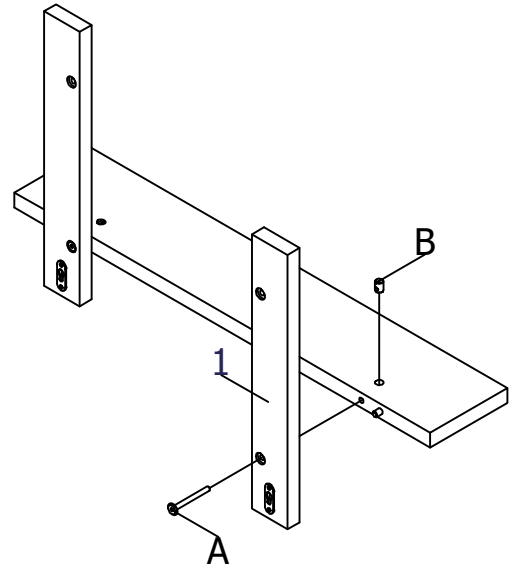

# bopita®

ASSEMBLY INSTRUCTION  
MONTAGE HANDLEIDING  
MONTAGE ANLEITUNG  
NOTICE DE MONTAGE  
MANUAL DE MONTAJE

UK  
NL  
D  
F  
ESP

MODEL  
TYPE  
COLOUR  
ART.CODE

:KYAN  
:SHELF  
:DEEP GREY/NATURAL  
:118180.29.

Distributor:

BOPITA  
Edisonweg 3, 6662 NW Elst  
The Netherlands

[www.bopita.com](http://www.bopita.com)

02.07.2018.

A 	B 	C 	D 	E 	F 
M6X60 4X	M6 4X	Ø8X30 4X	2X	3,5X16 4X	SW4 1X
artcode: 441043	artcode: 442004	artcode:	artcode: 446004	artcode: 431006	artcode: 445001

1

2

3

4

5

6