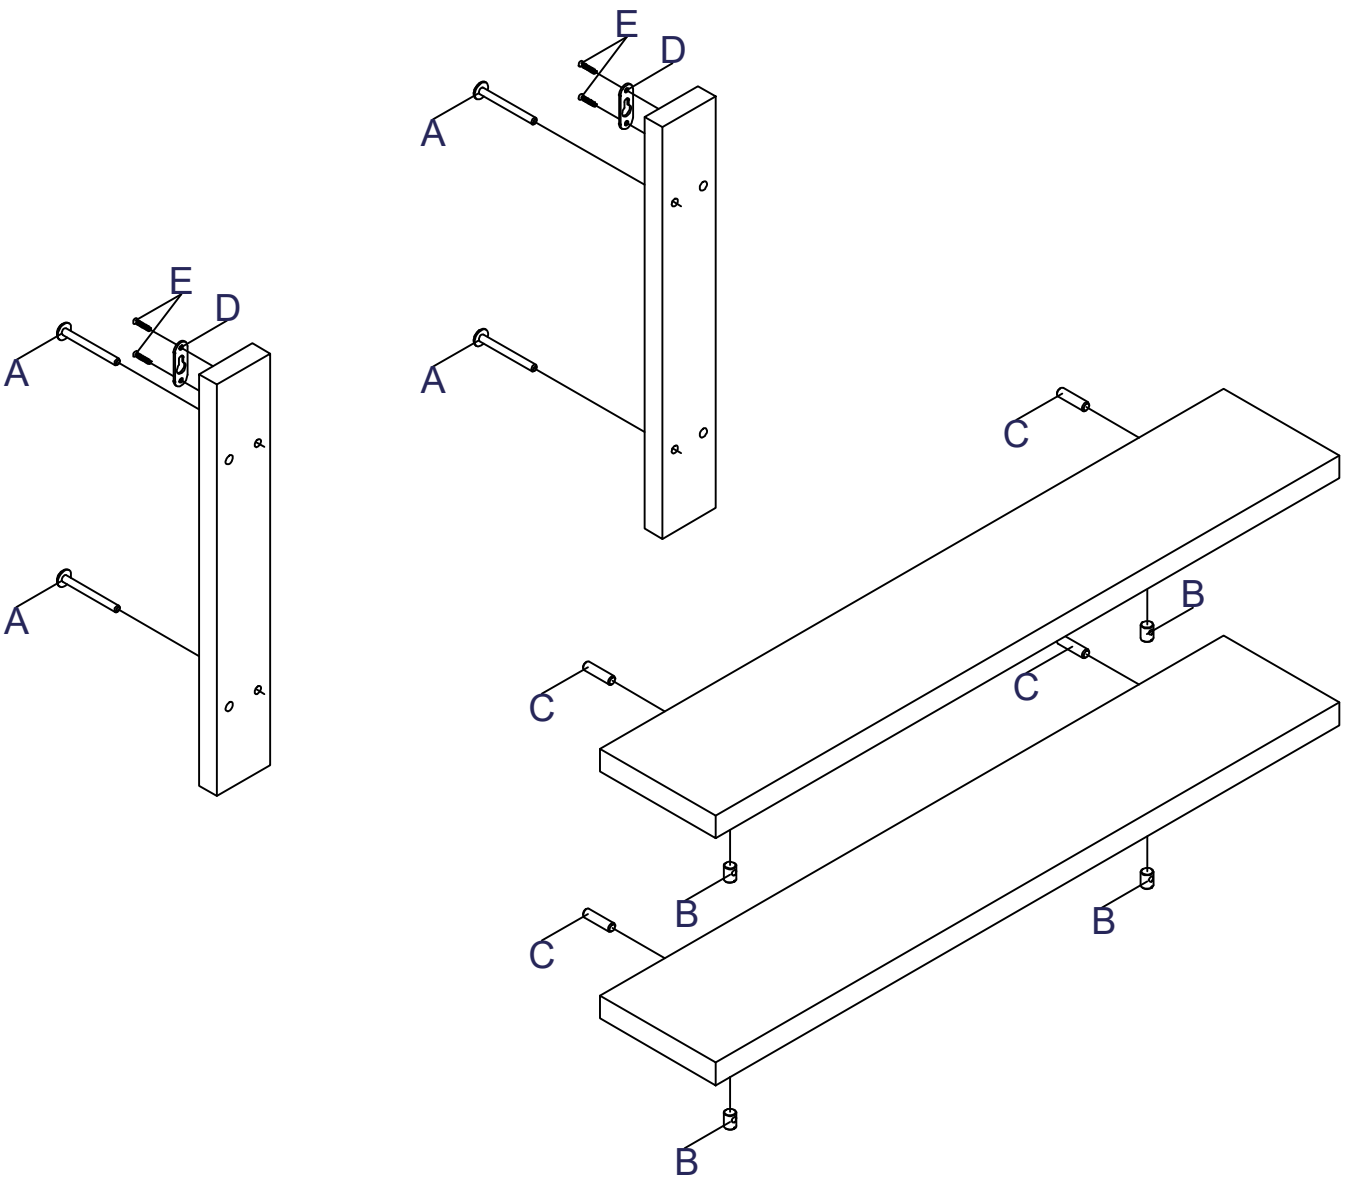

# bopita®

ASSEMBLY INSTRUCTION  
MONTAGE HANDLEIDING  
MONTAGE ANLEITUNG  
NOTICE DE MONTAGE  
MANUAL DE MONTAJE

UK  
NL  
D  
F  
ESP

MODEL  
TYPE  
COLOUR  
ART.CODE

:KYAN  
:SHELF  
:DEEP GREY/NATURAL  
:118180.29.

Distributor:

BOPITA  
Edisonweg 3, 6662 NW Elst  
The Netherlands

[www.bopita.com](http://www.bopita.com)

02.07.2018.

A 	B 	C 	D 	E 	F 
M6X60 4X	M6 4X	Ø8X30 4X	2X	3,5X16 4X	SW4 1X
artcode: 441043	artcode: 442004	artcode:	artcode: 446004	artcode: 431006	artcode: 445001