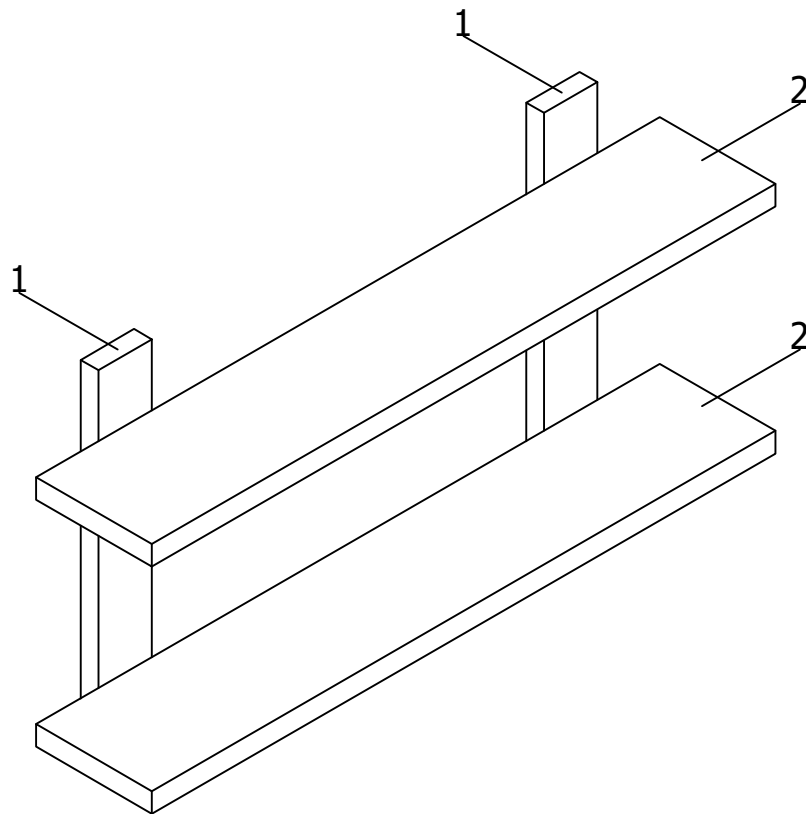

# bopita®

ASSEMBLY INSTRUCTION  
MONTAGE HANDLEIDING  
MONTAGE ANLEITUNG  
NOTICE DE MONTAGE  
MANUAL DE MONTAJE

UK  
NL  
D  
F  
ESP

MODEL  
TYPE  
COLOUR  
ART.CODE

:KYAN  
:SHELF  
:DEEP GREY/NATURAL  
:118180.29.

Distributor:

BOPITA  
Edisonweg 3, 6662 NW Elst  
The Netherlands

[www.bopita.com](http://www.bopita.com)

02.07.2018.

A 	B 	C 	D 	E 	F 
M6X60 4X	M6 4X	Ø8X30 4X	2X	3,5X16 4X	SW4 1X
artcode: 441043	artcode: 442004	artcode:	artcode: 446004	artcode: 431006	artcode: 445001