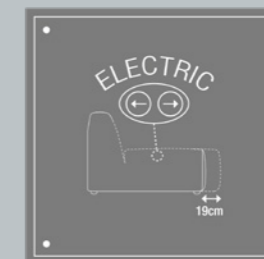

## STORAGE

OPEN END

CHAISELONG - ONLY WITH BED FUNCTION

POUF WITH FUNCTION  
1740 Width 95 cm, depth 64 cm

## SEAT DEPTH

HIDDEN MOTION TOUCH BETWEEN THE SEATS

The electric models are shown with the dotted lines.