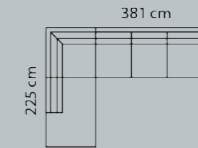

Boxes of legs 4

Combo shown: **918** with storage **718**  
 Combo mirrored: **919** with storage **719**  
 Not available with arm 3 and 9

Open-end+90°+2-seat+chaiselong

	Arm A	M3: 2.53	Arm B
1			
2			
3			
4			
5			
Eton w. Split			
Eton			
Savoy / split			
Savoy			
Safari			
Nature			
Century			
Waldorf			
Vintage			

Boxes of legs 6

Combo shown: **920** with storage **720**  
 Combo mirrored: **921** with storage **721**  
 Not available with arm 3 and 9

Open-end+90°+3-seat+chaiselong

	Arm A	M3: 2.8	Arm B
1			
2			
3			
4			
5			
Eton w. Split			
Eton			
Savoy / split			
Savoy			
Safari			
Nature			
Century			
Waldorf			
Vintage			