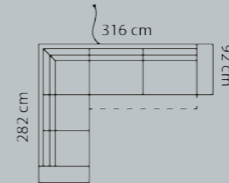

Combo shown: **622**
Combo mirrored **623**

2½-seater+90°+3-seat.func.