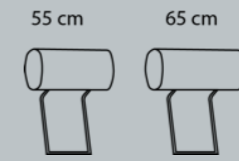

M3: 0,05	M3: 0,05
Boxes of legs	2

160 6055

Neck rests

160 6065

only for modules with el-function