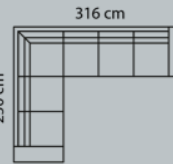

2-seater+90°+3-seater
M3: 2,15

Arm A	M3: 2,15	Arm B
Boxes of legs	4