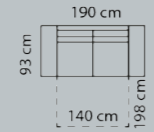

2-seater **5228**

Small bed function