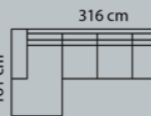

Combo shown: **007**  
Combo mirrored **008**  
Not available with arm 3 and 9

Combo shown: **020**

Combo shown: **922**

Combo shown: **021**

Combo shown: **923**

Chaiselong+2-seater  
M3: 1,65

Arm A	M3: 1,65	Arm B
Boxes of legs	4	

Chaiselong+2½-seater  
M3: 1,8

Arm A	M3: 1,8	Arm B
Boxes of legs	4	

Chaiselong+3-seater  
M3: 1,95

Arm A	M3: 1,95	Arm B
Boxes of legs	4	

Chaiselong+3-seater  
M3: 1,95

Arm A	M3: 1,95	Arm B
Boxes of legs	4	