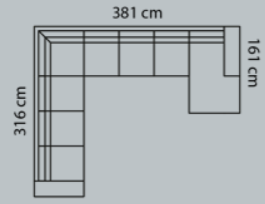

2-seater+L90°+3-seater  
M3: 2,41

Arm A	M3: 2,41	Arm B
Boxes of legs	4	

2-seat+90°+3-seat+chaiselong  
M3: 2,95

Arm A	M3: 2,95	Arm B
Boxes of legs	6	

2-seat+L90°+3-seat+chaiselong  
M3: 3,21

Arm A	M3: 3,21	Arm B
Boxes of legs	6	

2-seat+90°+2-seat+chaiselong  
M3: 2,65

Arm A	M3: 2,65	Arm B
Boxes of legs	6	

2-seat+L90°+2-seat+chaiselong  
M3: 2,91

Arm A	M3: 2,91	Arm B
Boxes of legs	6	

3-seat+90°+2-seat+chaiselong  
M3: 2,95

Arm A	M3: 2,95	Arm B
Boxes of legs	6	

3-seat+L90°+2-seat+chaiselong  
M3: 3,21

Arm A	M3: 3,21	Arm B
Boxes of legs	6	

Combo shown: **094**  
 Combo mirrored: **095**  
 Not available with arm 3 and 9

3-seat+90°+3-seat+chaiselong

Price group

	Arm A	M3: 3.25	Arm B
1			
2			
3			
4			
5			
Eton w. Split			
Eton			
Savoy / split			
Savoy			
Safari			
Nature			
Century			
Waldorf			
Vintage			