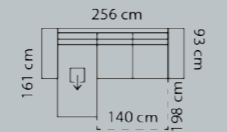

Combo shown: **5018**
Combo mirrored **5028**

Chaisel.w.storage+Small bed function