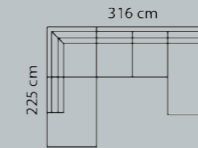

Boxes of legs 4

Combo shown: **916** with storage **716**  
 Combo mirrored: **917** with storage **717**

Open-end+90°+3-seater

	Arm A	M3: 2.0	Arm B
1			
2			
3			
4			
5			
Eton w. Split			
Eton			
Savoy / split			
Savoy			
Safari			
Nature			
Century			
Waldorf			
Vintage			

Boxes of legs 4

Combo shown: **918** with storage **718**  
 Combo mirrored: **919** with storage **719**  
 Not available with arm 3 and 9

Open-end+90°+2-seat+chaiselong

	Arm A	M3: 2.53	Arm B
1			
2			
3			
4			
5			
Eton w. Split			
Eton			
Savoy / split			
Savoy			
Safari			
Nature			
Century			
Waldorf			
Vintage			