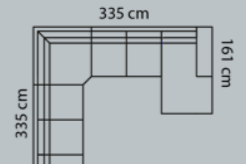

2-seater+L90°+3-seater  
M3: 2,41

Arm A	M3: 2,41	Arm B
Boxes of legs	4	

2-seat+90°+3-seat+chaiselong  
M3: 2,95

Arm A	M3: 2,95	Arm B
Boxes of legs	6	

2-seat+L90°+3-seat+chaiselong  
M3: 3,21

Arm A	M3: 3,21	Arm B
Boxes of legs	6	

2-seat+90°+2-seat+chaiselong  
M3: 2,65

Arm A	M3: 2,65	Arm B
Boxes of legs	6	

2-seat+L90°+2-seat+chaiselong  
M3: 2,91

Arm A	M3: 2,91	Arm B
Boxes of legs	6	

3-seat+90°+2-seat+chaiselong  
M3: 2,95

Arm A	M3: 2,95	Arm B
Boxes of legs	6	

3-seat+L90°+2-seat+chaiselong  
M3: 3,21

Arm A	M3: 3,21	Arm B
Boxes of legs	6	

Combo shown: **094**  
 Combo mirrored: **095**  
 Not available with arm 3 and 9

3-seat+90°+3-seat+chaiselong

Price group

	Arm A	M3: 3.25	Arm B
1			
2			
3			
4			
5			
Eton w. Split			
Eton			
Savoy / split			
Savoy			
Safari			
Nature			
Century			
Waldorf			
Vintage			