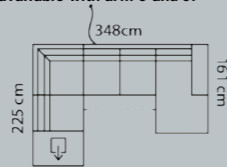

Open-end w.storage.+2½-seat.func.+chaisel.

Combo shown: **630**  
Combo mirrored **631**  
Not available with arm 3 and 9!

Open-end w.storage+3-seat.func.+chaisel.

Price group

- 1
- 2
- 3
- 4
- 5
- Eton w. Split
- Eton
- Savoy / split
- Savoy
- Safari
- Nature
- Century
- Waldorf
- Vintage