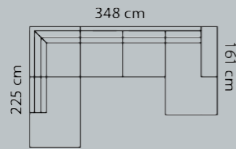

Boxes of legs 6

Combo shown: **920** with storage **720**  
 Combo mirrored: **921** with storage **721**  
 Not available with arm 3 and 9

Open-end+90°+3-seat+chaiselong

	Arm A	M3: 2.8	Arm B
1			
2			
3			
4			
5			
Eton w. Split			
Eton			
Savoy / split			
Savoy			
Safari			
Nature			
Century			
Waldorf			
Vintage			

Boxes of legs 6

Combo shown: **934** with storage **734**  
 Combo mirrored: **935** with storage **735**  
 Not available with arm 3 and 9

Open-end+90°+2½-seat+chaiselong

Price group

	Arm A	M3: 2.7	Arm B
1			
2			
3			
4			
5			
Eton w. Split			
Eton			
Savoy / split			
Savoy			
Safari			
Nature			
Century			
Waldorf			
Vintage			