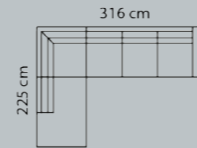

Open-end+90°+3-seater

	Arm A	M3: 2.05	Arm B
1			
2			
3			
4			
5			
Eton w. Split			
Eton			
Savoy / split			
Savoy			
Safari			
Nature			
Century			
Waldorf			
Vintage			

Boxes of legs 4

Combo shown: **916** with storage **716**
Combo mirrored: **917** with storage **717**