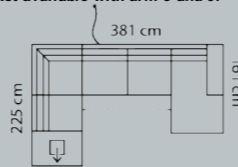

Open-end w.storage.+2½-seat.func.+chaisel.

Combo shown: **630**  
Combo mirrored **631**  
Not available with arm 3 and 9!

Open-end w.storage+3-seat.func.+chaisel.

Price group

- 1
- 2
- 3
- 4
- 5
- Eton w. Split
- Eton
- Savoy / split
- Savoy
- Safari
- Nature
- Century
- Waldorf
- Vintage