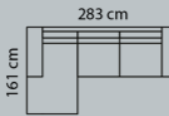

Combo shown: **007**  
Combo mirrored **008**  
Not available with arm 3 and 9

Combo shown: **020**

Combo shown: **922**

Combo shown: **021**

Combo shown: **923**

Chaiselong+2-seater  
M3: 1,65

Arm A	M3: 1,65	Arm B
Boxes of legs	4	

Chaiselong+2½-seater  
M3: 1,8

Arm A	M3: 1,8	Arm B
Boxes of legs	4	

Chaiselong+3-seater  
M3: 1,95

Arm A	M3: 1,95	Arm B
Boxes of legs	4	

Chaiselong+3-seater  
M3: 1,95

Arm A	M3: 1,95	Arm B
Boxes of legs	4	