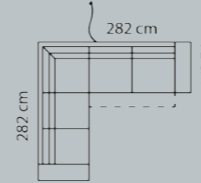

Combo shown: **621**
Combo mirrored **620**

2½-seater+90°+2½-seat.func.