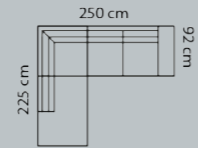

Open-end+90°+2-seater

	Arm A	M3: 1.73	Arm B
1			
2			
3			
4			
5			
Eton w. Split			
Eton			
Savoy / split			
Savoy			
Safari			
Nature			
Century			
Waldorf			
Vintage			

Boxes of legs 4

Combo shown: **912** with storage **712**
Combo mirrored: **913** with storage **713**