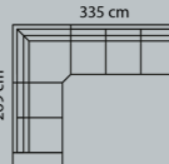

2½-seater+L90°+2½-seater  
M3: 2,41

Arm A	M3: 2,41	Arm B
Boxes of legs	4	

Combo shown: **022**  
Combo mirrored **023**

Combo shown: **924**  
Combo mirrored **925**

Combo shown: **098**  
Combo mirrored **099**  
Not available with arm 3 and 9

Combo shown: **027**  
Combo mirrored **028**  
Not available with arm 3 and 9

Combo shown: **930**  
Combo mirrored **931**  
Not available with arm 3 and 9

2-seater+90°+3-seater  
M3: 2,15

Arm A	M3: 2,15	Arm B
Boxes of legs	4	