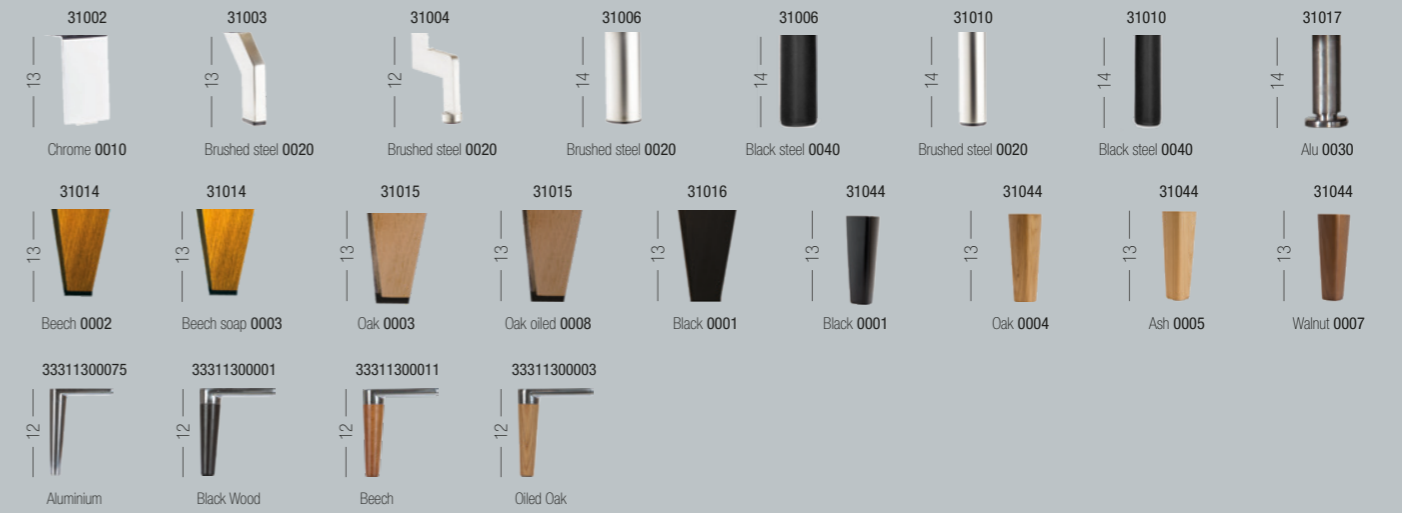

Choose between various comforts, arms, legs, fabrics & leathers.

HOW TO DESIGN

1. CHOOSE COMFORT
2. CHOOSE COMBINATION
3. CHOOSE ARMREST
4. CHOOSE FABRIC OR LEATHER
5. CHOOSE LEGS

DESIGN ELEMENTS

100 COMBINATIONS
AVAILABLE IN FABRIC AND LEATHER

COMFORT

3 DIFFERENT COMFORTS

ARMREST

8 DIFFERENT DESIGNS

LEGS

21 DIFFERENT DESIGNS

STORAGE

SEAT DEPTH

The electric models are shown with the dotted lines.

BED FUNCTION

140 FRAME
Spring mattress size:
Width 120 cm
Length 198 cm
Thickness 14 cm

120 cm
140 cm

160 FRAME
Spring mattress size:
Width 140 cm
Length 198 cm
Thickness 14 cm

140 cm
160 cm

ACCESSORIES

1601055 Width 55 cm 1601065 Width 65 cm

1606055 Width 55 cm 1606065 Width 65 cm