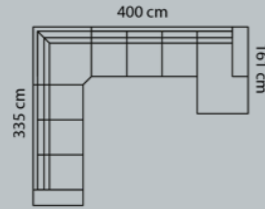

3-seat+L90°+3-seat+chaiselong

	Arm A	M3: 3.51	Arm B
1			
2			
3			
4			
5			
Eton w. Split			
Eton			
Savoy / split			
Savoy			
Safari			
Nature			
Century			
Waldorf			
Vintage			

Boxes of legs 6

Combo shown: **910** with storage **710**
Combo mirrored: **911** with storage **711**