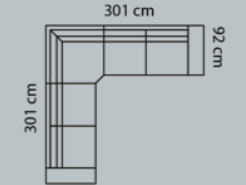

Chaiselong+2½-seater  
M3: 1,8

Arm A	M3: 1,8	Arm B
Boxes of legs	4	

Chaiselong+3-seater  
M3: 1,95

Arm A	M3: 1,95	Arm B
Boxes of legs	4	

Chaiselong+3-seater  
M3: 1,95

Arm A	M3: 1,95	Arm B
Boxes of legs	4	

2-seater+90°+2-seater  
M3: 1,85

Arm A	M3: 1,85	Arm B
Boxes of legs	4	

2-seater+L90°+2-seater  
M3: 2,11

Arm A	M3: 2,11	Arm B
Boxes of legs	4	

2½-seater+90°+2½-seater  
M3: 2,15

Arm A	M3: 2,15	Arm B
Boxes of legs	4	

2½-seater+L90°+2½-seater  
M3: 2,41

Arm A	M3: 2,41	Arm B
Boxes of legs	4	

Combo shown: **022**  
Combo mirrored **023**

Combo shown: **924**  
Combo mirrored **925**

Combo shown: **098**  
Combo mirrored **099**  
Not available with arm 3 and 9