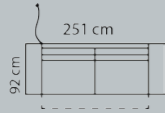

Combo shown: **632**

3-seater w. Function