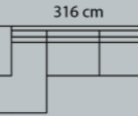

Combo shown: **007**  
Combo mirrored **008**  
Not available with arm 3 and 9

Combo shown: **020**

Combo shown: **922**

Combo shown: **021**

Combo shown: **923**

Chaiselong+2-seater  
M3: 1,65

Arm A	M3: 1,65	Arm B
Boxes of legs	4	

Chaiselong+2½-seater  
M3: 1,8

Arm A	M3: 1,8	Arm B
Boxes of legs	4	

Chaiselong+3-seater  
M3: 1,95

Arm A	M3: 1,95	Arm B
Boxes of legs	4	

Chaiselong+3-seater  
M3: 1,95

Arm A	M3: 1,95	Arm B
Boxes of legs	4	