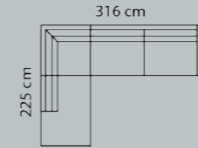

Open-end+90°+3-seater