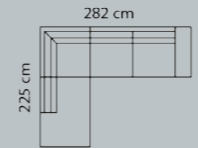

Open-end+90°+2½-seater

	Arm A	M3: 1.83	Arm B
1			
2			
3			
4			
5			
Eton w. Split			
Eton			
Savoy / split			
Savoy			
Safari			
Nature			
Century			
Waldorf			
Vintage			

Boxes of legs 4

Combo shown: **914** with storage **714**
Combo mirrored: **915** with storage **715**