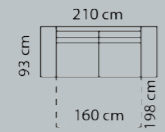

Boxes of legs: 4

Boxes of legs: 4

Boxes of legs: 6

Boxes of legs: 6

NB! Special neck rest

**160655**

is required for modules with el-function

2½-seater **5258**